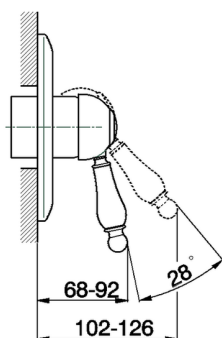

Exposed part for concealed S.L. shower valve ARCANA EMPRESS_EM003000

MODEL **EM003000**

Exposed part for concealed S.L. shower valve, without concealed part, for item ZA002300

AVAILABLE FINISHINGS

-  **21** 21 Chrome
-  **24** 24 Gold
-  **26** 26 Old Copper
-  **27** 27 Old Bronze
-  **2A** 2A Satin Brushed Nickel
-  **74** 74 Chrome/Gold

CHARACTERISTICS

Installation **Concealed**
 Required concealed parts **ZA002300**

Exposed part for concealed S.L. shower valve ARCANA EMPRESS_EM003000

EM003000

<https://en.cisal.it/exposed-part-for-concealed-s-l-shower-valve-arcana-empress-em003000>

Concealed single lever shower mixer CONCEALED_ZA002300

MODEL **ZA002300**

Concealed single lever shower mixer, 1/2" concealed shower, without trim kit

AVAILABLE FINISHINGS

CHARACTERISTICS

Concealed **1**
 Cartridge Spare Parts **ZZ92909000**
43 mm Cartridge