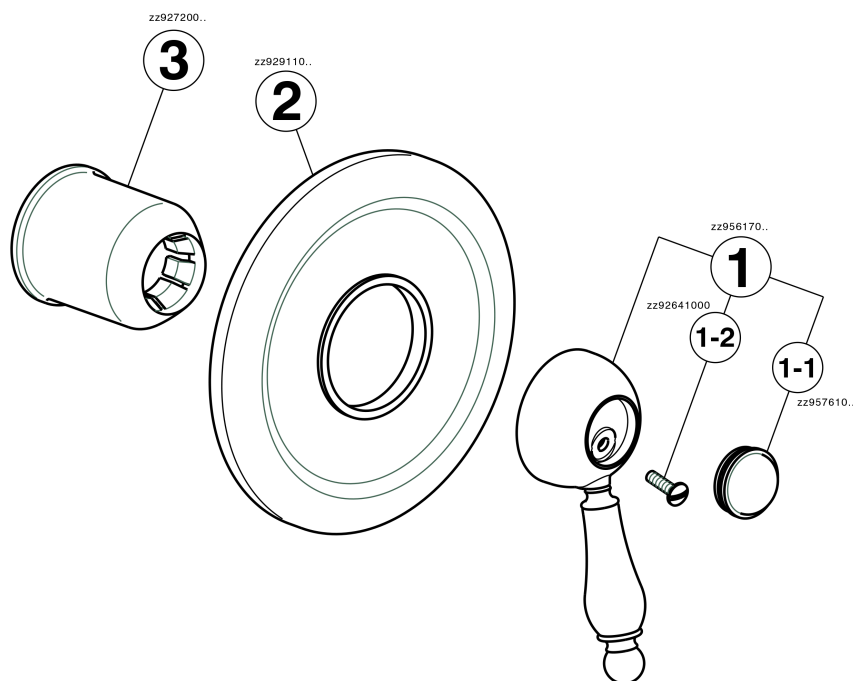

## Exposed part for concealed S.L. shower valve ARCANA EMPRESS\_EM003000

MODEL **EM003000**

Exposed part for concealed S.L. shower valve, without concealed part, for item ZA002300

## Exposed part for concealed S.L. shower valve ARCANA EMPRESS\_EM003000

EM003000

<https://en.cisal.it/exposed-part-for-concealed-s-l-shower-valve-arcana-empress-em003000>

## Concealed single lever shower mixer CONCEALED\_ZA002300

MODEL **ZA002300**

Concealed single lever shower mixer, 1/2" concealed shower, without trim kit

AVAILABLE FINISHINGS

CHARACTERISTICS

Concealed **1**  
 Cartridge Spare Parts **ZZ92909000**  
**43 mm Cartridge**