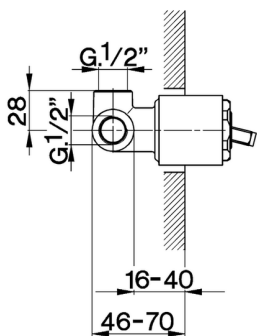

Concealed single lever shower mixer CONCEALED_ZA002300

MODEL **ZA002300**

Concealed single lever shower mixer, 1/2" concealed shower, without trim kit

AVAILABLE FINISHINGS

CHARACTERISTICS

Concealed **1**
 Cartridge Spare Parts **ZZ92909000**
43 mm Cartridge