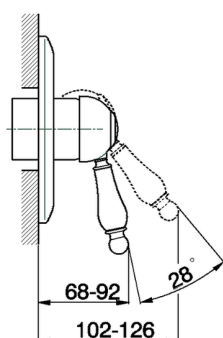

AVAILABLE FINISHINGS

- **21** 21 Chrome
- **24** 24 Gold
- **26** 26 Old Copper
- **27** 27 Old Bronze
- **2A** 2A Satin Brushed Nickel
- **74** 74 Chrome/Gold