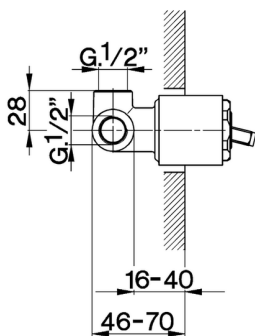

## Exposed part for concealed S.L. shower valve ARCANA EMPRESS\_EM003000

EM003000

<https://en.cisal.it/exposed-part-for-concealed-s-l-shower-valve-arcana-empress-em003000>

## Concealed single lever shower mixer CONCEALED\_ZA002300

MODEL **ZA002300**

Concealed single lever shower mixer, 1/2" concealed shower, without trim kit

AVAILABLE FINISHINGS

CHARACTERISTICS

Concealed **1**  
 Cartridge Spare Parts **ZZ92909000**  
**43 mm Cartridge**