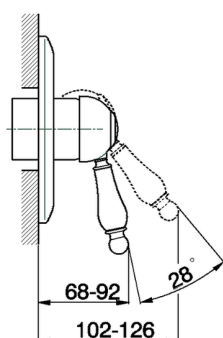

Exposed part for concealed S.L. shower valve ARCANA EMPRESS_EM003000

MODEL **EM003000**

Exposed part for concealed S.L. shower valve, without concealed part, for item ZA002300

AVAILABLE FINISHINGS

-  **21** 21 Chrome
-  **24** 24 Gold
-  **26** 26 Old Copper
-  **27** 27 Old Bronze
-  **2A** 2A Satin Brushed Nickel
-  **74** 74 Chrome/Gold

CHARACTERISTICS

Installation **Concealed**
 Required concealed parts **ZA002300**

Exposed part for concealed S.L. shower valve ARCANA EMPRESS_EM003000

EM003000

<https://en.cisal.it/exposed-part-for-concealed-s-l-shower-valve-arcana-empress-em003000>

Concealed single lever shower mixer CONCEALED_ZA002300

MODEL **ZA002300**

Concealed single lever shower mixer, 1/2" concealed shower, without trim kit

AVAILABLE FINISHINGS

CHARACTERISTICS

Concealed **1**
 Cartridge Spare Parts **ZZ92909000**
43 mm Cartridge