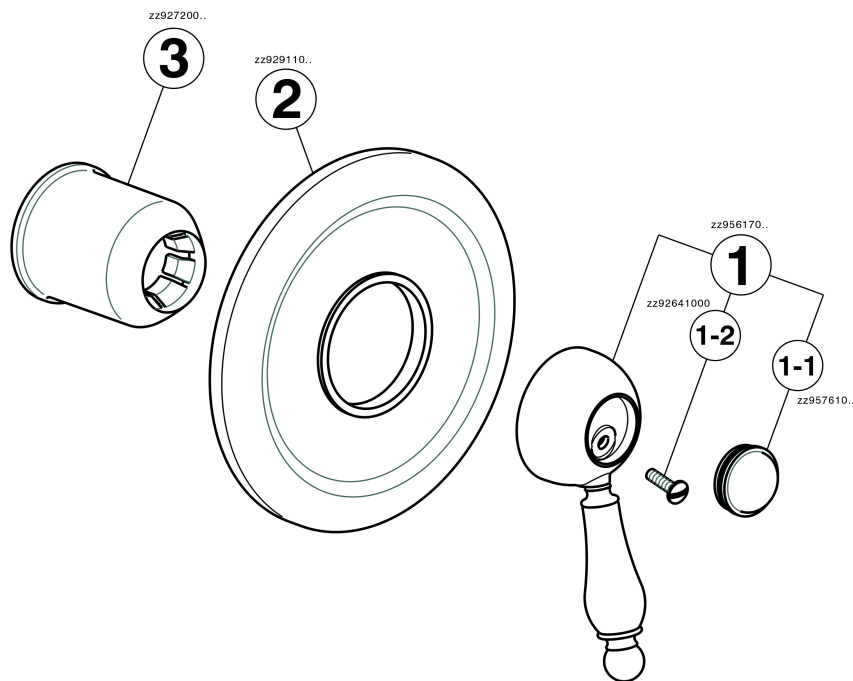

Exposed part for concealed S.L. shower valve ARCANA EMPRESS_EM003000

MODEL **EM003000**

Exposed part for concealed S.L. shower valve, without concealed part, for item ZA002300

AVAILABLE FINISHINGS

-  **21** 21 Chrome
-  **24** 24 Gold
-  **26** 26 Old Copper
-  **27** 27 Old Bronze
-  **2A** 2A Satin Brushed Nickel
-  **74** 74 Chrome/Gold

CHARACTERISTICS

Installation **Concealed**
 Required concealed parts **ZA002300**

Exposed part for concealed S.L. shower valve ARCANA EMPRESS_EM003000

EM003000

<https://en.cisal.it/exposed-part-for-concealed-s-l-shower-valve-arcana-empress-em003000>

Concealed single lever shower mixer CONCEALED_ZA002300

MODEL **ZA002300**

Concealed single lever shower mixer, 1/2" concealed shower, without trim kit

AVAILABLE FINISHINGS

CHARACTERISTICS

Concealed **1**
 Cartridge Spare Parts **ZZ92909000**
43 mm Cartridge