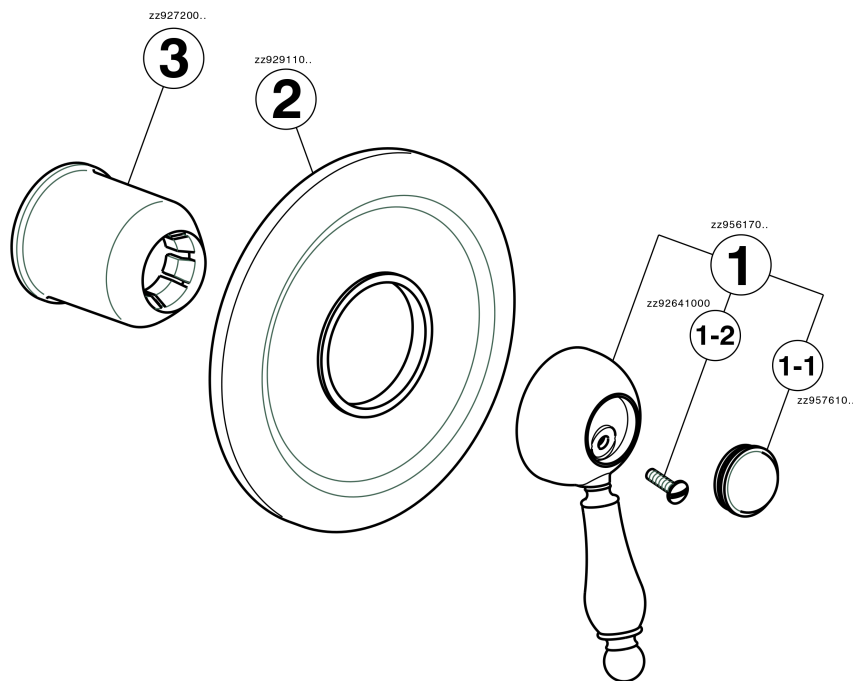

Exposed part for concealed S.L. shower valve ARCANA EMPRESS_EM003000

EM003000

<https://en.cisal.it/exposed-part-for-concealed-s-l-shower-valve-arcana-empress-em003000>

Concealed single lever shower mixer CONCEALED_ZA002300

ZA002300

<https://en.cisal.it/concealed-single-lever-shower-mixer-concealed-za002300>

2026-04-09