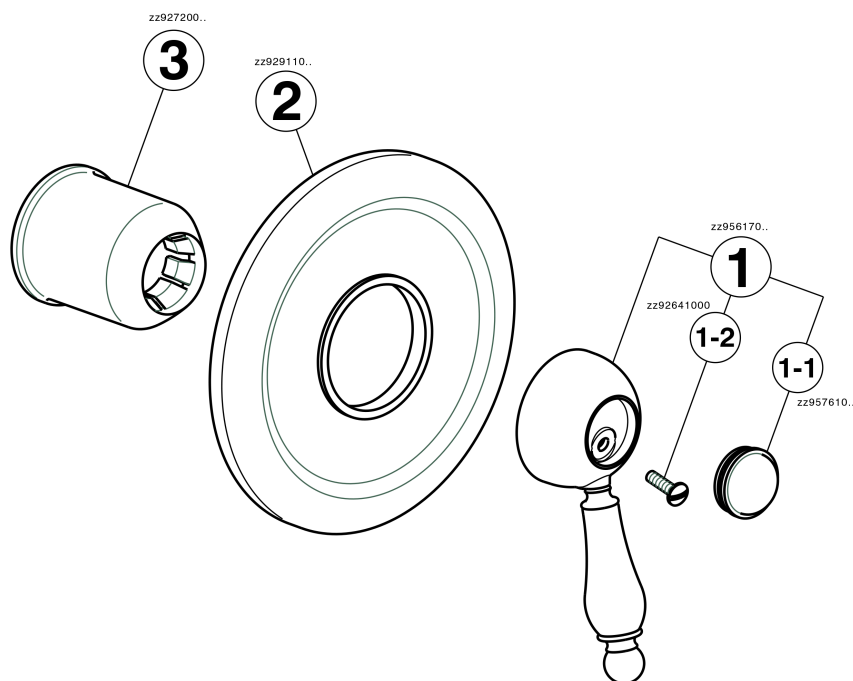

## Exposed part for concealed S.L. shower valve ARCANA EMPRESS\_EM003000

EM003000

<https://en.cisal.it/exposed-part-for-concealed-s-l-shower-valve-arcana-empress-em003000>

## Concealed single lever shower mixer CONCEALED\_ZA002300

ZA002300

<https://en.cisal.it/concealed-single-lever-shower-mixer-concealed-za002300>

2026-05-20