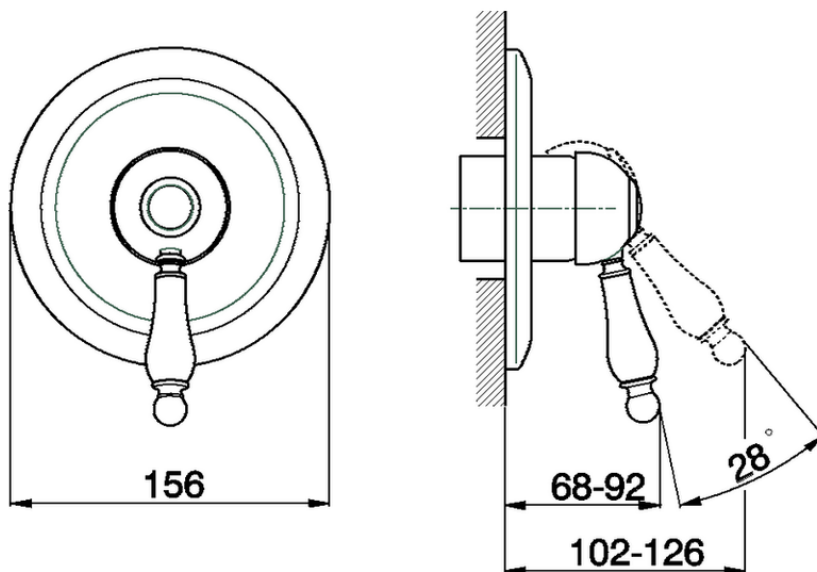

Exposed part for concealed S.L. shower valve ARCANA EMPRESS_EM003000

EM003000

<https://en.cisal.it/exposed-part-for-concealed-s-l-shower-valve-arcana-empress-em003000>

ZA002300

<https://en.cisal.it/concealed-single-lever-shower-mixer-concealed-za002300>