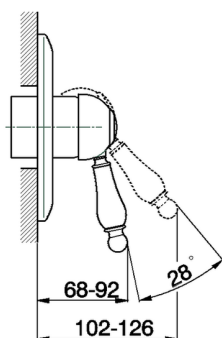

AVAILABLE FINISHINGS

- **21** 21 Chrome
- **24** 24 Gold
- **26** 26 Old Copper
- **27** 27 Old Bronze
- **2A** 2A Satin Brushed Nickel
- **74** 74 Chrome/Gold