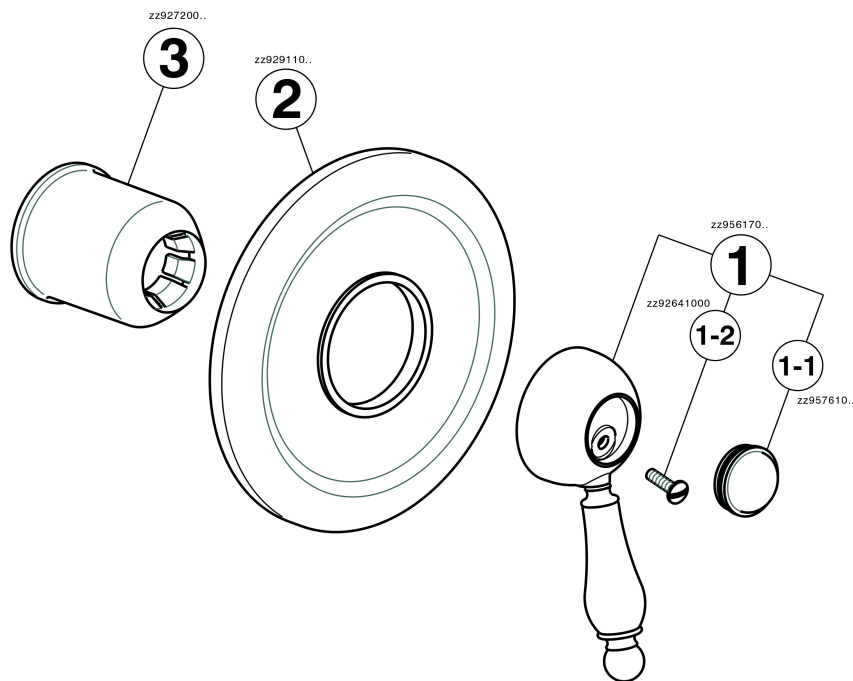

## Exposed part for concealed S.L. shower valve ARCANA EMPRESS\_EM003000

MODEL **EM003000**

Exposed part for concealed S.L. shower valve, without concealed part, for item ZA002300

## Exposed part for concealed S.L. shower valve ARCANA EMPRESS\_EM003000

EM003000

<https://en.cisal.it/exposed-part-for-concealed-s-l-shower-valve-arcana-empress-em003000>

## Concealed single lever shower mixer CONCEALED\_ZA002300

MODEL **ZA002300**

Concealed single lever shower mixer, 1/2" concealed shower, without trim kit

AVAILABLE FINISHINGS

CHARACTERISTICS

Concealed **1**  
 Cartridge Spare Parts **ZZ92909000**  
**43 mm Cartridge**