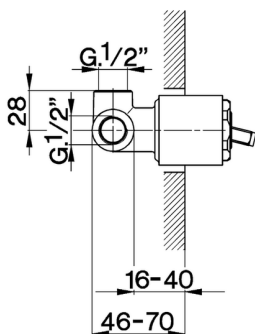

## Concealed single lever shower mixer CONCEALED\_ZA002300

MODEL **ZA002300**

Concealed single lever shower mixer, 1/2" concealed shower, without trim kit

AVAILABLE FINISHINGS

CHARACTERISTICS

Concealed **1**  
 Cartridge Spare Parts **ZZ92909000**  
**43 mm Cartridge**