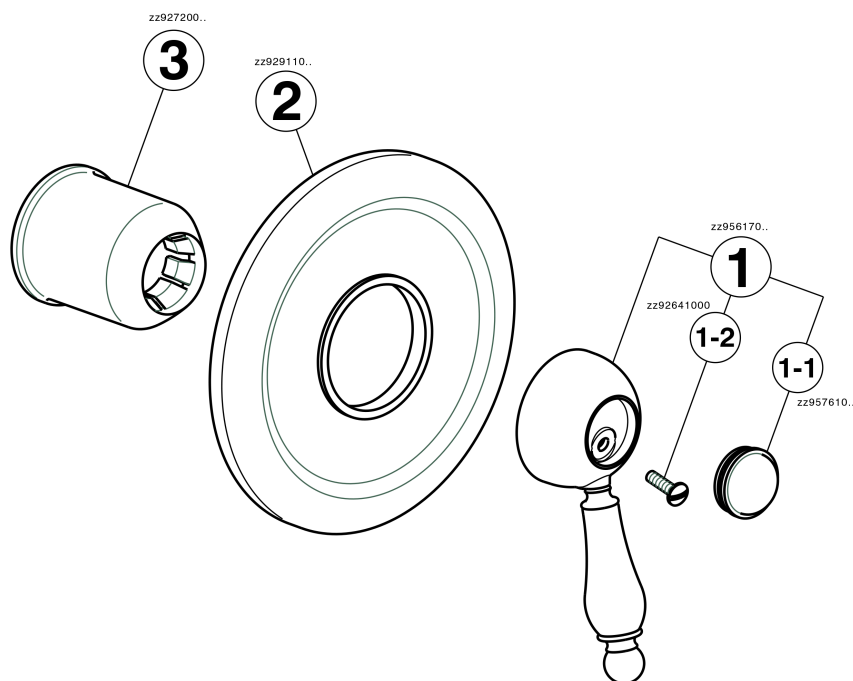

Exposed part for concealed S.L. shower valve ARCANA EMPRESS_EM003000

EM003000

<https://en.cisal.it/exposed-part-for-concealed-s-l-shower-valve-arcana-empress-em003000>

Concealed single lever shower mixer CONCEALED_ZA002300

ZA002300

<https://en.cisal.it/concealed-single-lever-shower-mixer-concealed-za002300>

2026-06-14