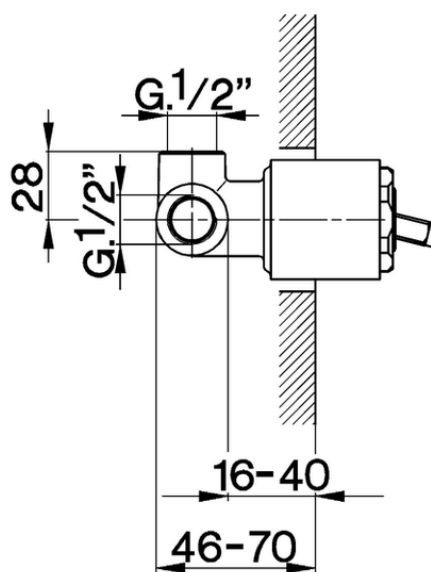

Exposed part for concealed S.L. shower valve ARCANA EMPRESS_EM003000

EM003000

<https://en.cisal.it/exposed-part-for-concealed-s-l-shower-valve-arcana-empress-em003000>

ZA002300

<https://en.cisal.it/concealed-single-lever-shower-mixer-concealed-za002300>