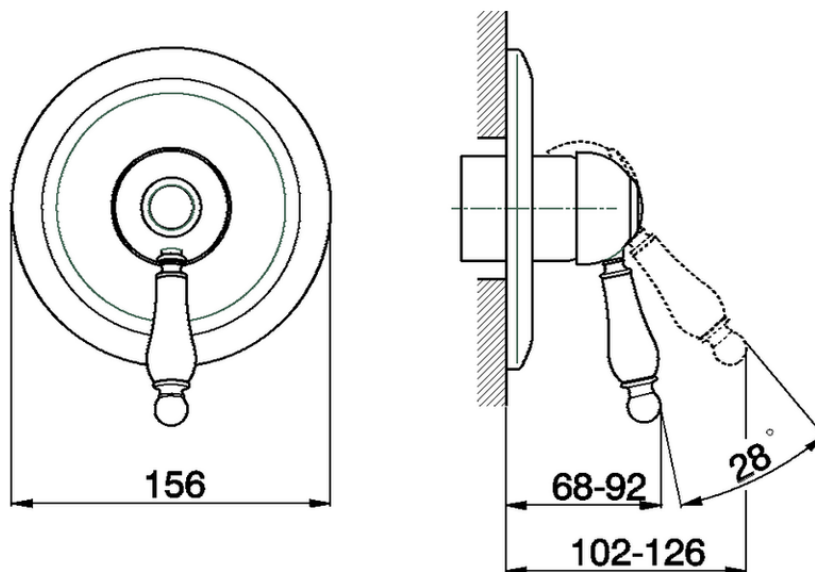

Exposed part for concealed S.L. shower valve ARCANA EMPRESS_EM003000

EM003000

<https://en.cisal.it/exposed-part-for-concealed-s-l-shower-valve-arcana-empress-em003000>

ZA002300

<https://en.cisal.it/concealed-single-lever-shower-mixer-concealed-za002300>