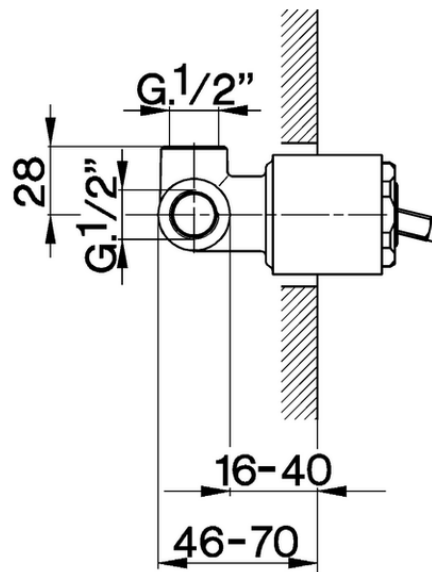

Exposed part for concealed S.L. shower valve ARCANA EMPRESS_EM003000

EM003000

<https://en.cisal.it/exposed-part-for-concealed-s-l-shower-valve-arcana-empress-em003000>

ZA002300

<https://en.cisal.it/concealed-single-lever-shower-mixer-concealed-za002300>