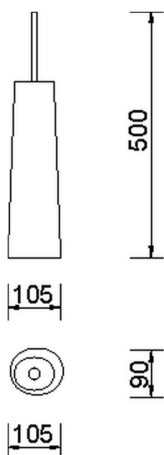

## Brush holder BATHROOM ACCESSORIES\_AE090650

MODEL **AE090650**

Brush holder,ceramic

AVAILABLE FINISHINGS

CHARACTERISTICS

2026-04-28