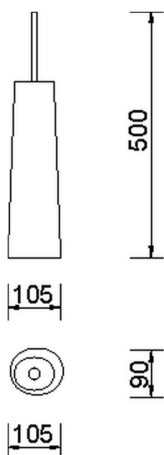

## Brush holder BATHROOM ACCESSORIES\_AE090650

MODEL **AE090650**

Brush holder,ceramic

AVAILABLE FINISHINGS

CHARACTERISTICS

2026-06-13