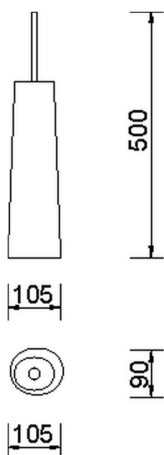

Brush holder BATHROOM ACCESSORIES_AE090650

MODEL **AE090650**

Brush holder,ceramic

AVAILABLE FINISHINGS

CHARACTERISTICS

2026-04-08