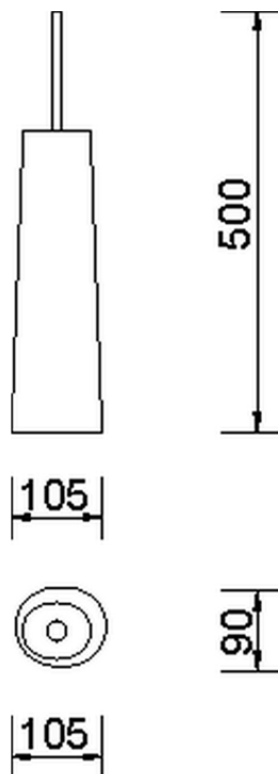

Brush holder BATHROOM ACCESSORIES_AE090650

AE090650

<https://en.cisal.it/brush-holder-bathroom-accessories-ae090650>

2026-06-08