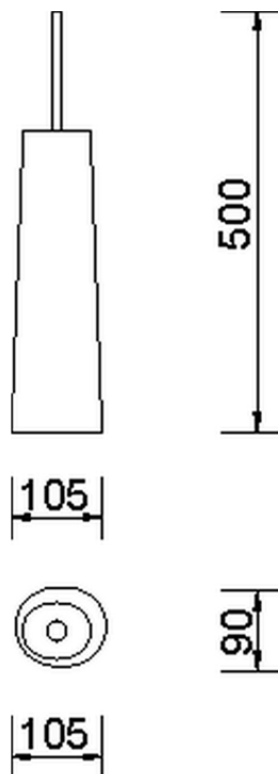

## Brush holder BATHROOM ACCESSORIES\_AE090650

AE090650

<https://en.cisal.it/brush-holder-bathroom-accessories-ae090650>

2026-05-19