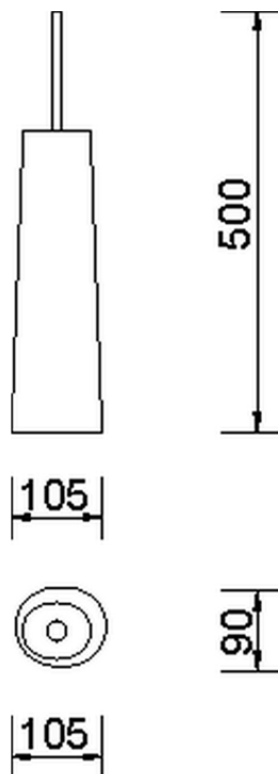

Brush holder BATHROOM ACCESSORIES_AE090650

AE090650

<https://en.cisal.it/brush-holder-bathroom-accessories-ae090650>

2026-04-08