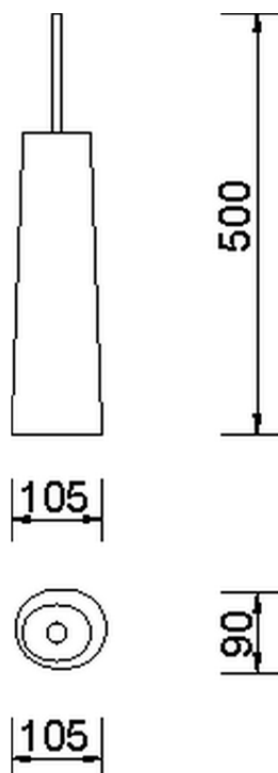

Brush holder BATHROOM ACCESSORIES_AE090650

AE090650

<https://en.cisal.it/brush-holder-bathroom-accessories-ae090650>

2026-06-29