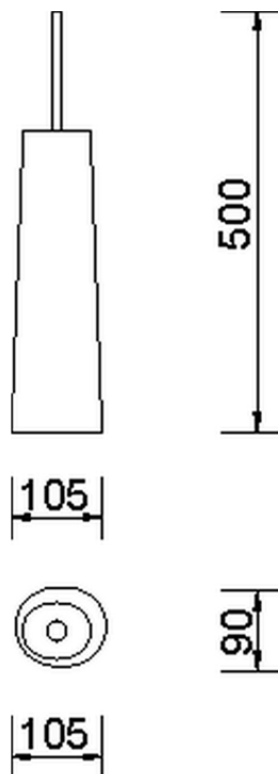

Brush holder BATHROOM ACCESSORIES_AE090650

AE090650

<https://en.cisal.it/brush-holder-bathroom-accessories-ae090650>

2026-04-28