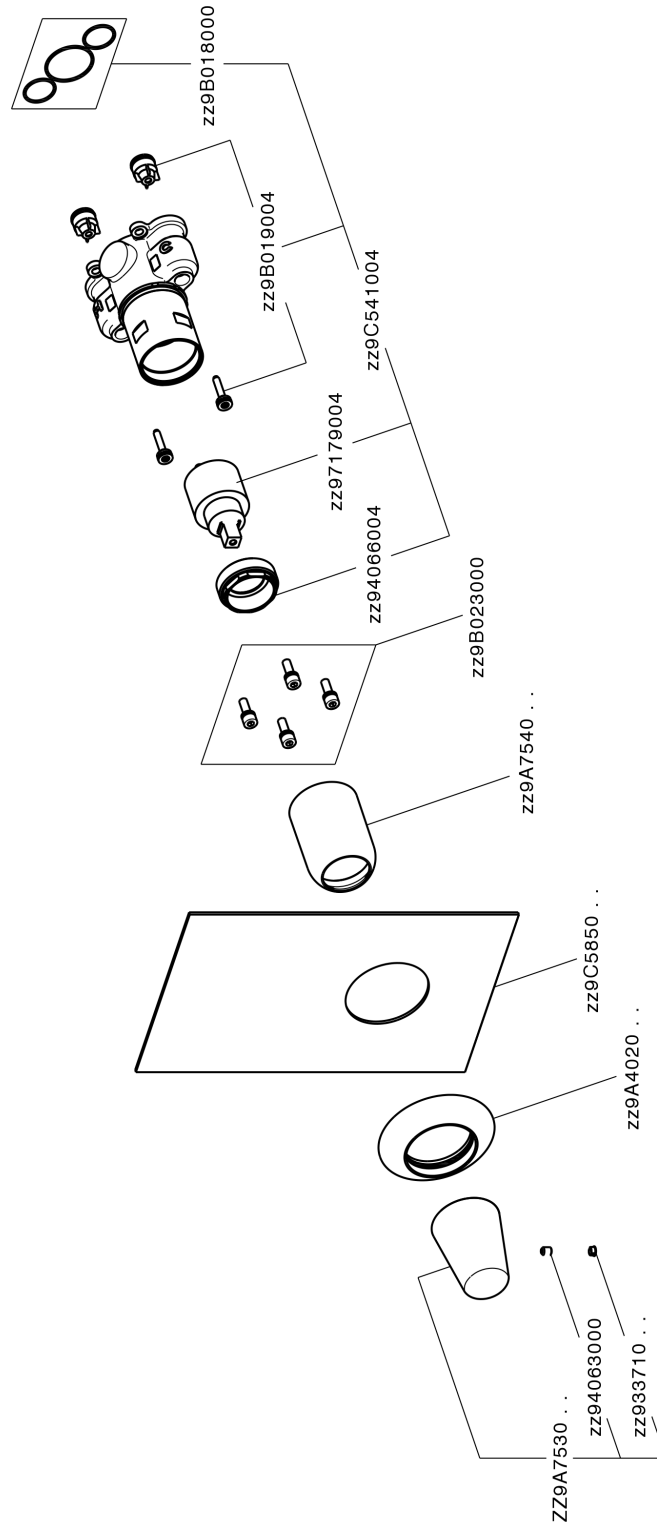

Exposed part for Single Lever One Box Valve VITA_VI0BM010

VI0BM010

<https://en.cisal.it/exposed-part-for-single-lever-one-box-valve-vita-vi0bm010>

One Box Universal Concealed Part ONE BOX_ZA00B031

ZA00B031

<https://en.cisal.it/one-box-universal-concealed-part-one-box-za00b031>

One Box Universal Concealed Part ONE BOX_ZA00B030

ZA00B030

<https://en.cisal.it/one-box-universal-concealed-part-one-box-za00b030>

2026-05-15