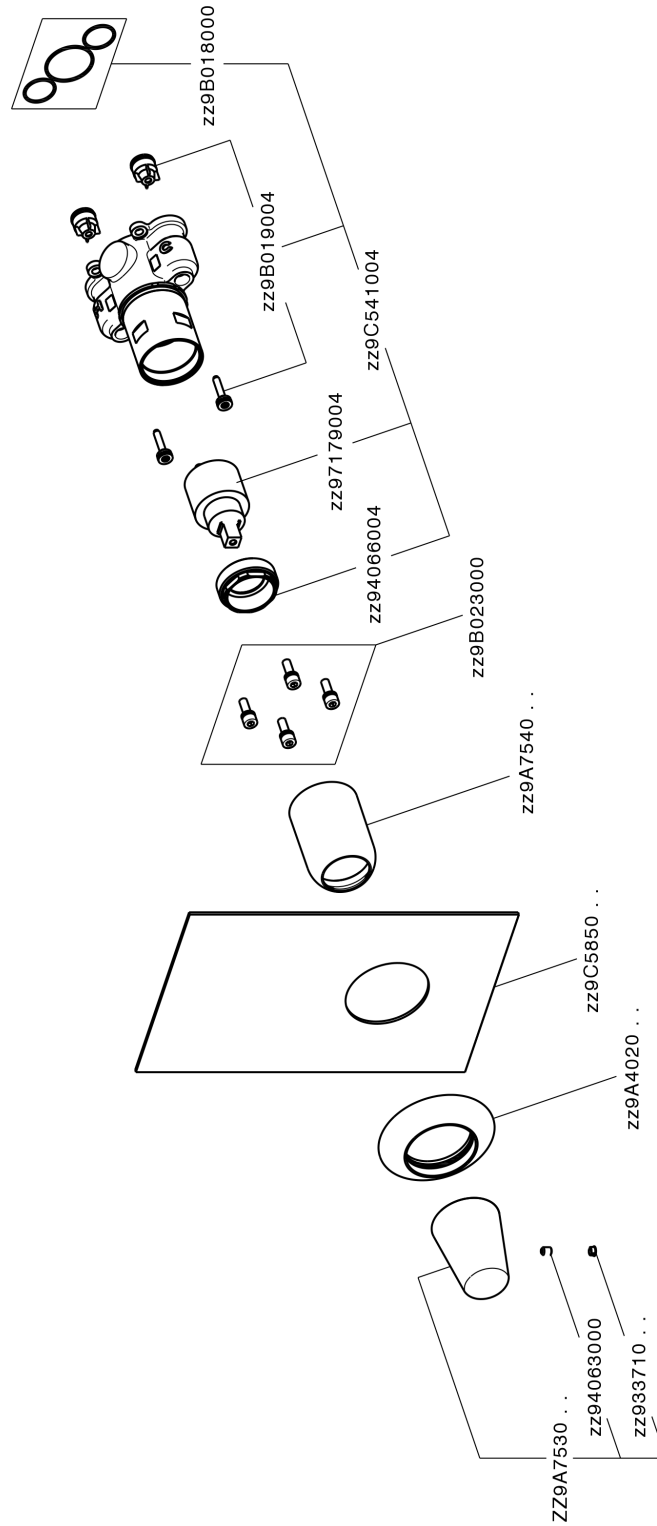

Exposed part for Single Lever One Box Valve VITA_VI0BM010

MODEL **VI0BM010**

Exposed part for Single Lever One Box Valve, 1 Outlet, Minimum depth of installation: 67 mm, without concealed part, for items ZA00B030-ZA00B031

AVAILABLE FINISHINGS

-  **21** 21 Chrome
-  **2Q** 2Q Black Titanium
-  **40** 40 Matt Black
-  **4Q** 4Q Matt White

CHARACTERISTICS

Cartridge Spare Parts **ZZ97179000**

35 mm Cartridge

Installation **Concealed**

Required concealed parts **ZA00B031**

ZA00B030

Exposed part for Single Lever One Box Valve VITA_VI0BM010

VI0BM010

<https://en.cisal.it/exposed-part-for-single-lever-one-box-valve-vita-vi0bm010>

One Box Universal Concealed Part ONE BOX_ZA00B031

MODEL **ZA00B031**

One Box Universal Concealed Part, for 1, 2 or 3 outlet thermostatic or single lever, without trim kit, with noise reducers, with sealing gasket

AVAILABLE FINISHINGS

 **04** 04 Without finishing