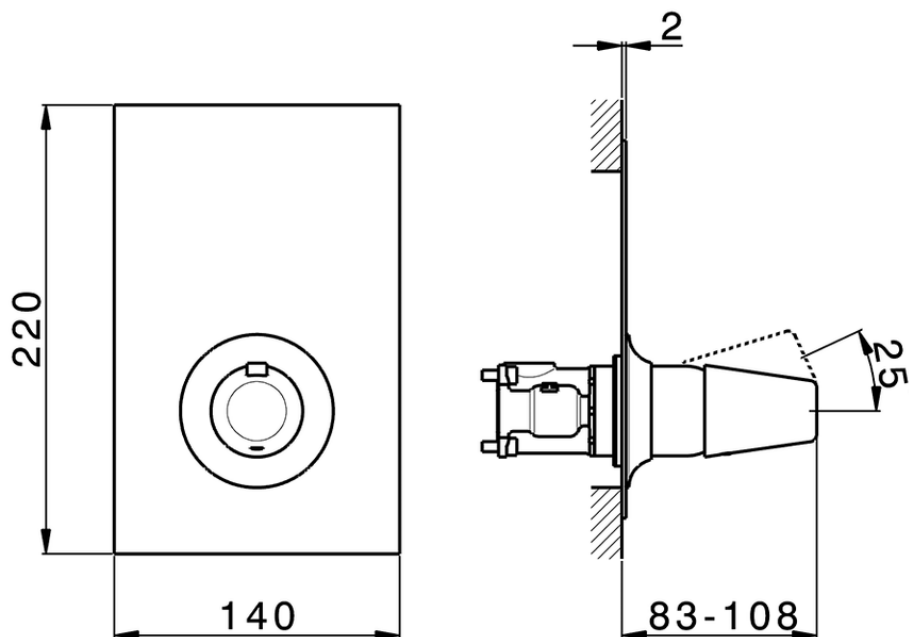

Exposed part for Single Lever One Box Valve VITA_VI0BM010

VI0BM010

<https://en.cisal.it/exposed-part-for-single-lever-one-box-valve-vita-vi0bm010>

ZA00B031

<https://en.cisal.it/one-box-universal-concealed-part-one-box-za00b031>