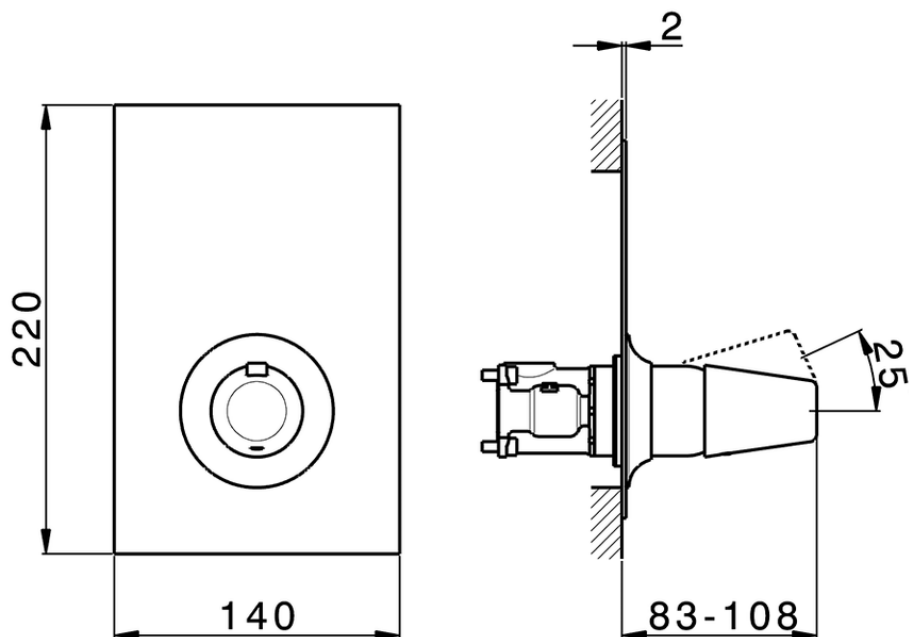

**Exposed part for Single Lever One Box Valve VITA\_VI0BM010**

VI0BM010

<https://en.cisal.it/exposed-part-for-single-lever-one-box-valve-vita-vi0bm010>

ZA00B031

<https://en.cisal.it/one-box-universal-concealed-part-one-box-za00b031>