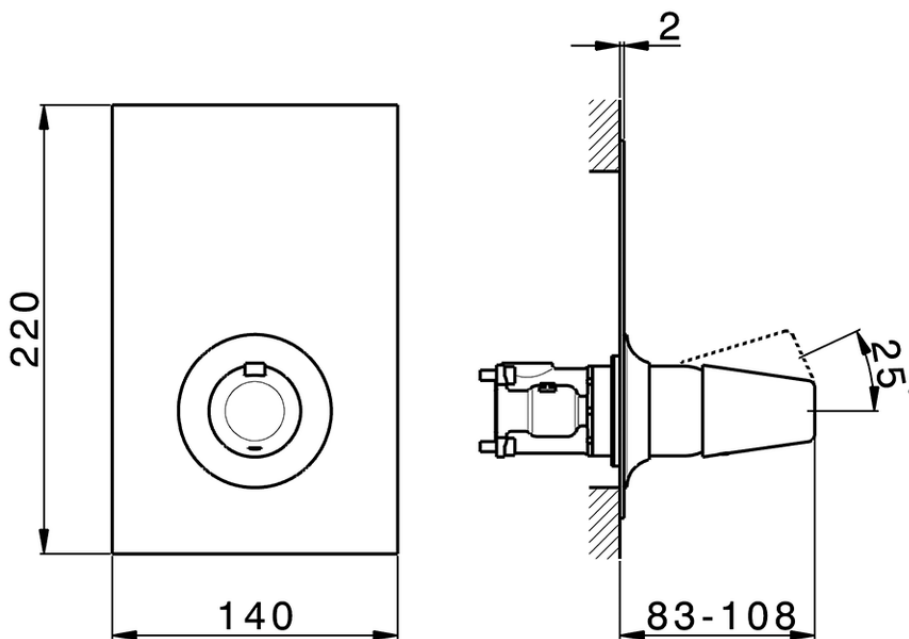

Exposed part for Single Lever One Box Valve VITA_VI0BM010

VI0BM010

<https://en.cisal.it/exposed-part-for-single-lever-one-box-valve-vita-vi0bm010>

ZA00B031

<https://en.cisal.it/one-box-universal-concealed-part-one-box-za00b031>