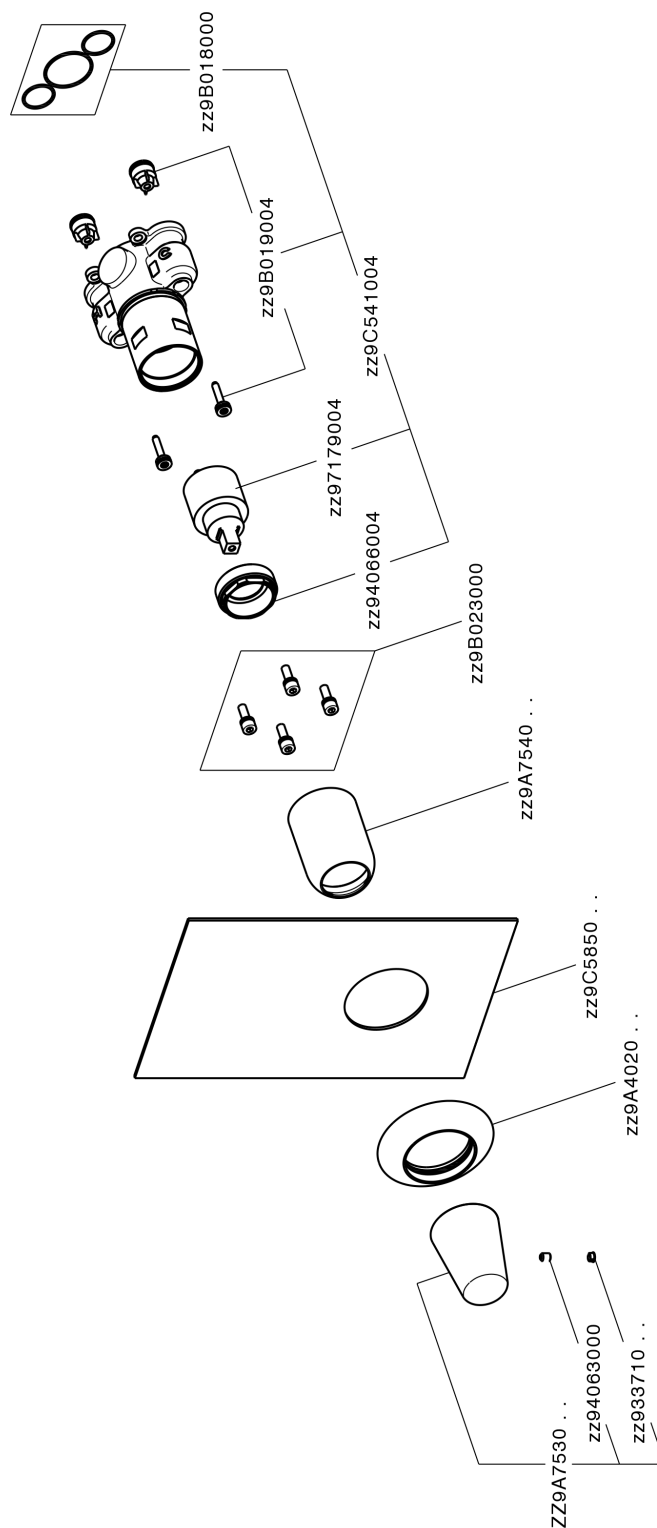

## Exposed part for Single Lever One Box Valve VITA\_VI0BM010

MODEL **VI0BM010**

Exposed part for Single Lever One Box Valve, 1 Outlet, Minimum depth of installation: 67 mm, without concealed part, for items ZA00B030-ZA00B031

### CHARACTERISTICS

Cartridge Spare Parts **ZZ97179000**

**35 mm Cartridge**

Installation **Concealed**

Required concealed parts **ZA00B031**

**ZA00B030**

## Exposed part for Single Lever One Box Valve VITA\_VI0BM010

VI0BM010

<https://en.cisal.it/exposed-part-for-single-lever-one-box-valve-vita-vi0bm010>

## One Box Universal Concealed Part ONE BOX\_ZA00B031

MODEL **ZA00B031**

One Box Universal Concealed Part, for 1, 2 or 3 outlet thermostatic or single lever, without trim kit, with noise reducers, with sealing gasket