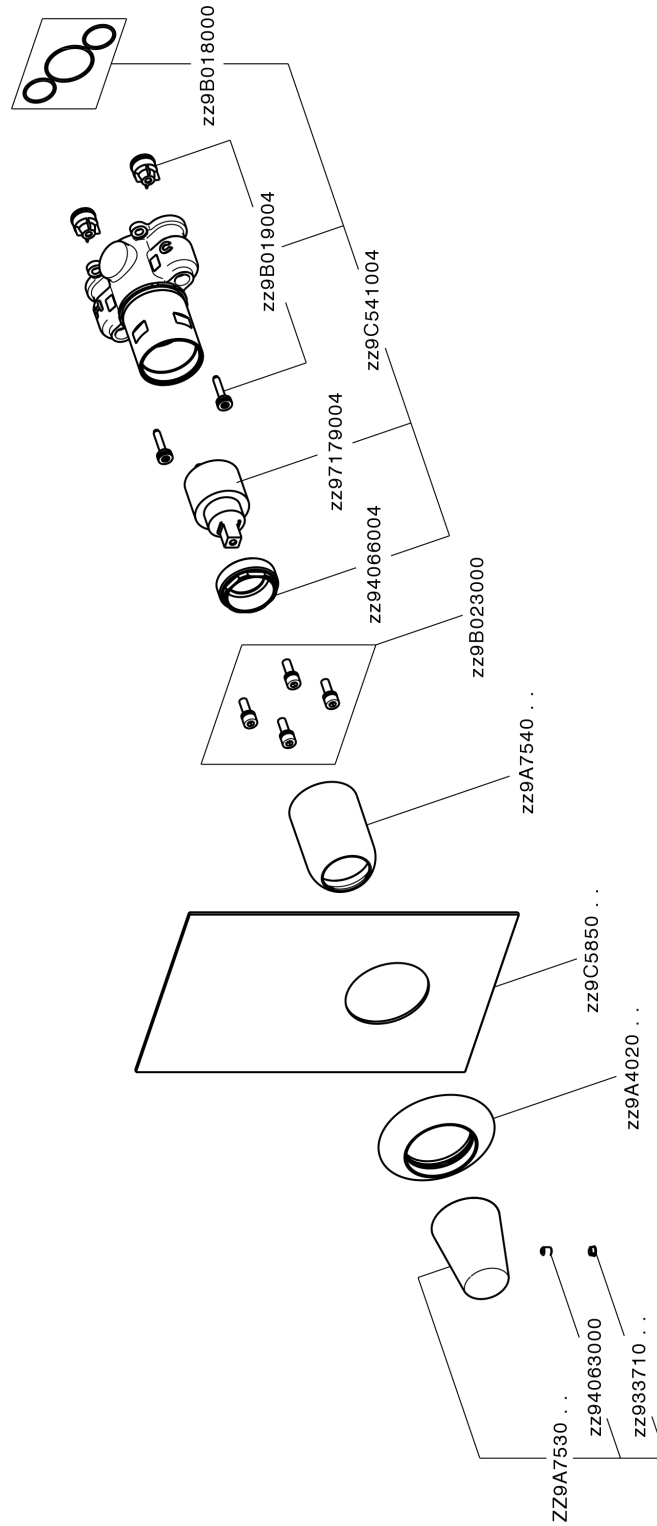

Exposed part for Single Lever One Box Valve VITA_VI0BM010

VI0BM010

<https://en.cisal.it/exposed-part-for-single-lever-one-box-valve-vita-vi0bm010>

One Box Universal Concealed Part ONE BOX_ZA00B031

ZA00B031

<https://en.cisal.it/one-box-universal-concealed-part-one-box-za00b031>

One Box Universal Concealed Part ONE BOX_ZA00B030

ZA00B030

<https://en.cisal.it/one-box-universal-concealed-part-one-box-za00b030>

2026-06-05