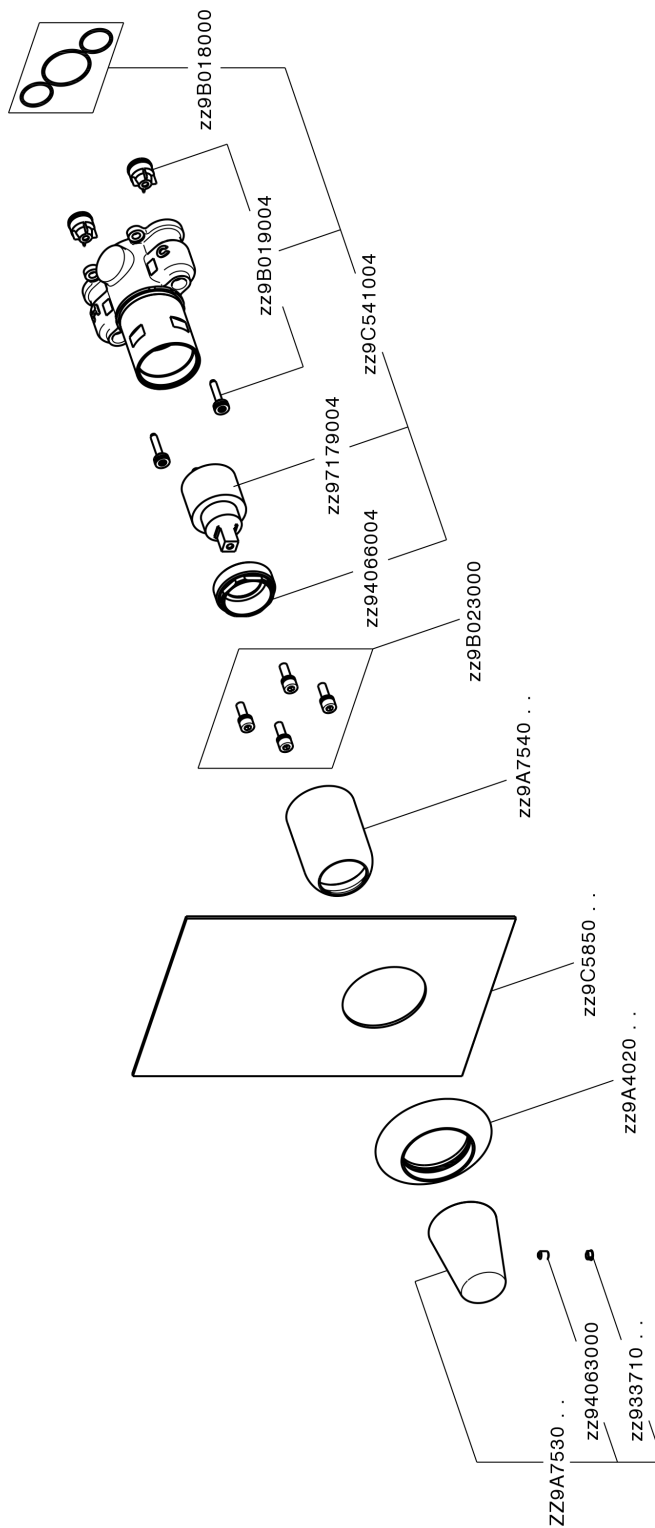

Exposed part for Single Lever One Box Valve VITA_VI0BM010

MODEL **VI0BM010**

Exposed part for Single Lever One Box Valve, 1 Outlet, Minimum depth of installation: 67 mm, without concealed part, for items ZA00B030-ZA00B031

AVAILABLE FINISHINGS

-  **21** 21 Chrome
-  **2Q** 2Q Black Titanium
-  **40** 40 Matt Black
-  **4Q** 4Q Matt White

CHARACTERISTICS

Cartridge Spare Parts **ZZ97179000**

35 mm Cartridge

Installation **Concealed**

Required concealed parts **ZA00B031**

ZA00B030

Exposed part for Single Lever One Box Valve VITA_VI0BM010

VI0BM010

<https://en.cisal.it/exposed-part-for-single-lever-one-box-valve-vita-vi0bm010>

One Box Universal Concealed Part ONE BOX_ZA00B031

MODEL **ZA00B031**

One Box Universal Concealed Part, for 1, 2 or 3 outlet thermostatic or single lever, without trim kit, with noise reducers, with sealing gasket

AVAILABLE FINISHINGS

 **04** 04 Without finishing