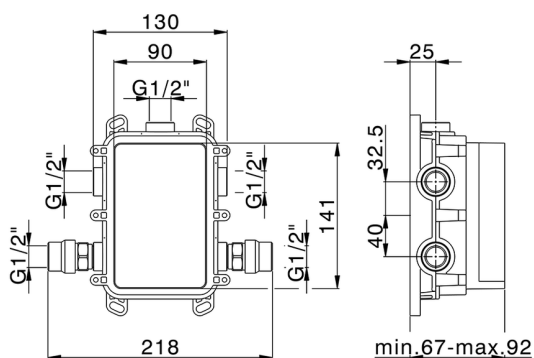

One Box Universal Concealed Part ONE BOX_ZA00B031

MODEL **ZA00B031**

One Box Universal Concealed Part, for 1, 2 or 3 outlet thermostatic or single lever, without trim kit, with noise reducers, with sealing gasket

AVAILABLE FINISHINGS

04 04 Without finishing

CHARACTERISTICS

Concealed **1**

Thermostatic

The Cisal thermostatic is your personal water manager, helping you to handle, control and save water and energy.