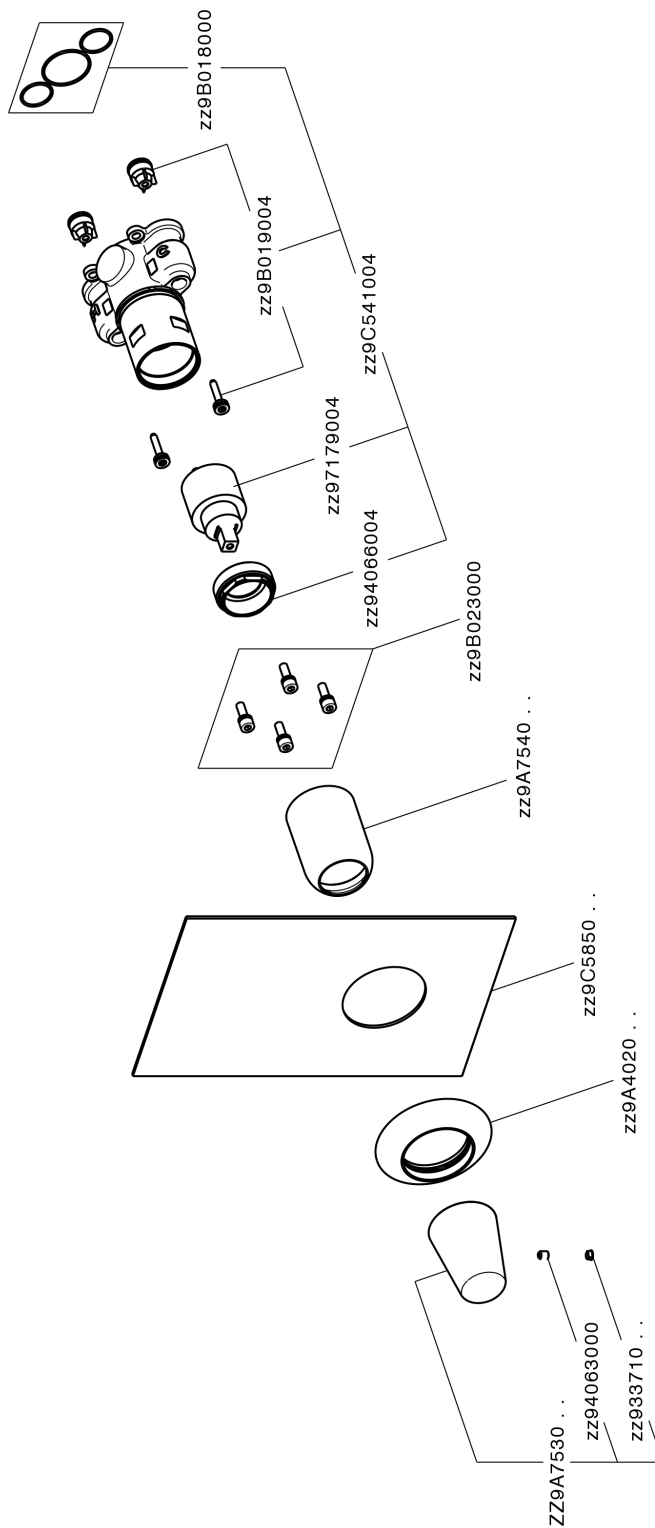

Exposed part for Single Lever One Box Valve VITA_VI0BM010

VI0BM010

<https://en.cisal.it/exposed-part-for-single-lever-one-box-valve-vita-vi0bm010>

One Box Universal Concealed Part ONE BOX_ZA00B031

ZA00B031

<https://en.cisal.it/one-box-universal-concealed-part-one-box-za00b031>

One Box Universal Concealed Part ONE BOX_ZA00B030

ZA00B030

<https://en.cisal.it/one-box-universal-concealed-part-one-box-za00b030>

2026-04-24