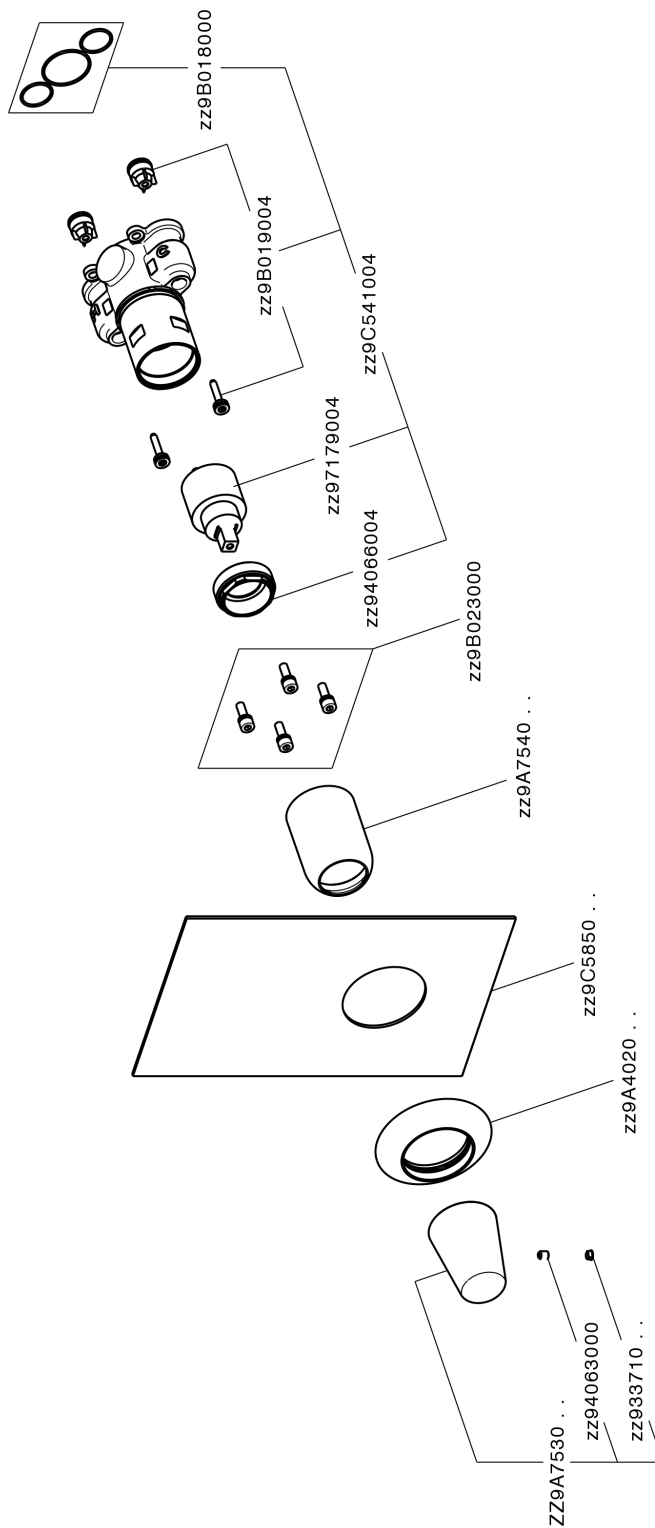

Exposed part for Single Lever One Box Valve VITA_VI0BM010

VI0BM010

<https://en.cisal.it/exposed-part-for-single-lever-one-box-valve-vita-vi0bm010>

One Box Universal Concealed Part ONE BOX_ZA00B031

ZA00B031

<https://en.cisal.it/one-box-universal-concealed-part-one-box-za00b031>

One Box Universal Concealed Part ONE BOX_ZA00B030

ZA00B030

<https://en.cisal.it/one-box-universal-concealed-part-one-box-za00b030>

2026-06-04