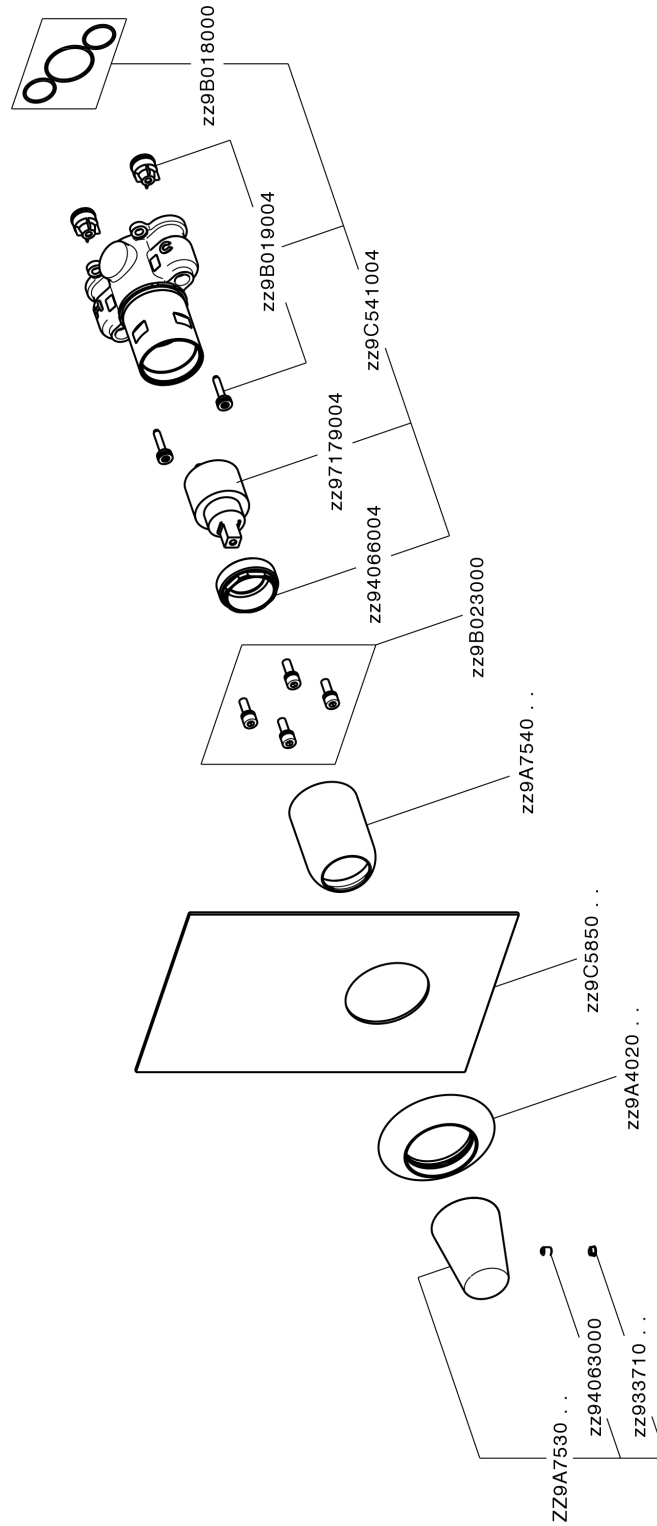

Exposed part for Single Lever One Box Valve VITA_VI0BM010

VI0BM010

<https://en.cisal.it/exposed-part-for-single-lever-one-box-valve-vita-vi0bm010>

One Box Universal Concealed Part ONE BOX_ZA00B031

ZA00B031

<https://en.cisal.it/one-box-universal-concealed-part-one-box-za00b031>

One Box Universal Concealed Part ONE BOX_ZA00B030

ZA00B030

<https://en.cisal.it/one-box-universal-concealed-part-one-box-za00b030>

2026-04-04