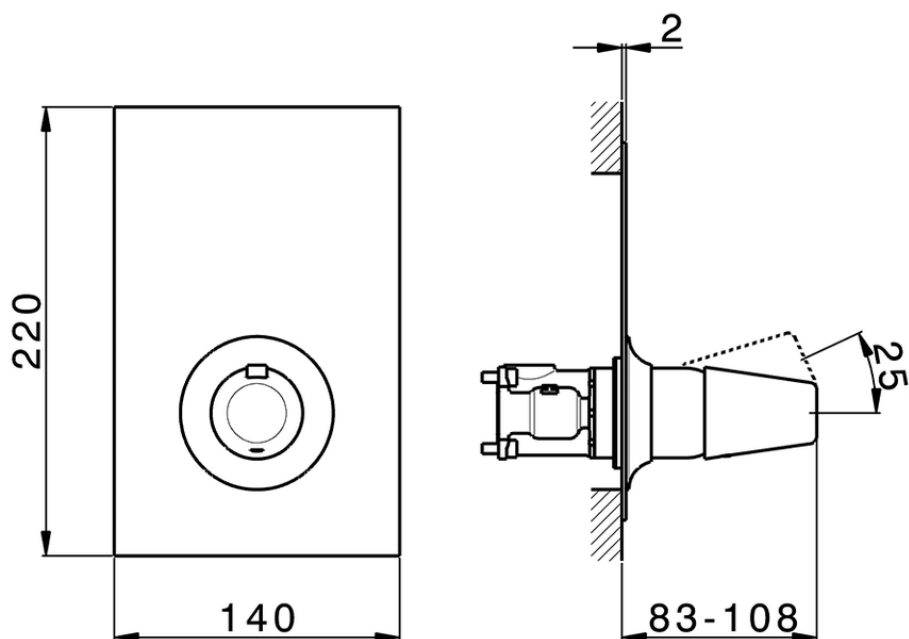

Exposed part for Single Lever One Box Valve VITA_VI0BM010

VI0BM010

<https://en.cisal.it/exposed-part-for-single-lever-one-box-valve-vita-vi0bm010>

ZA00B031

<https://en.cisal.it/one-box-universal-concealed-part-one-box-za00b031>