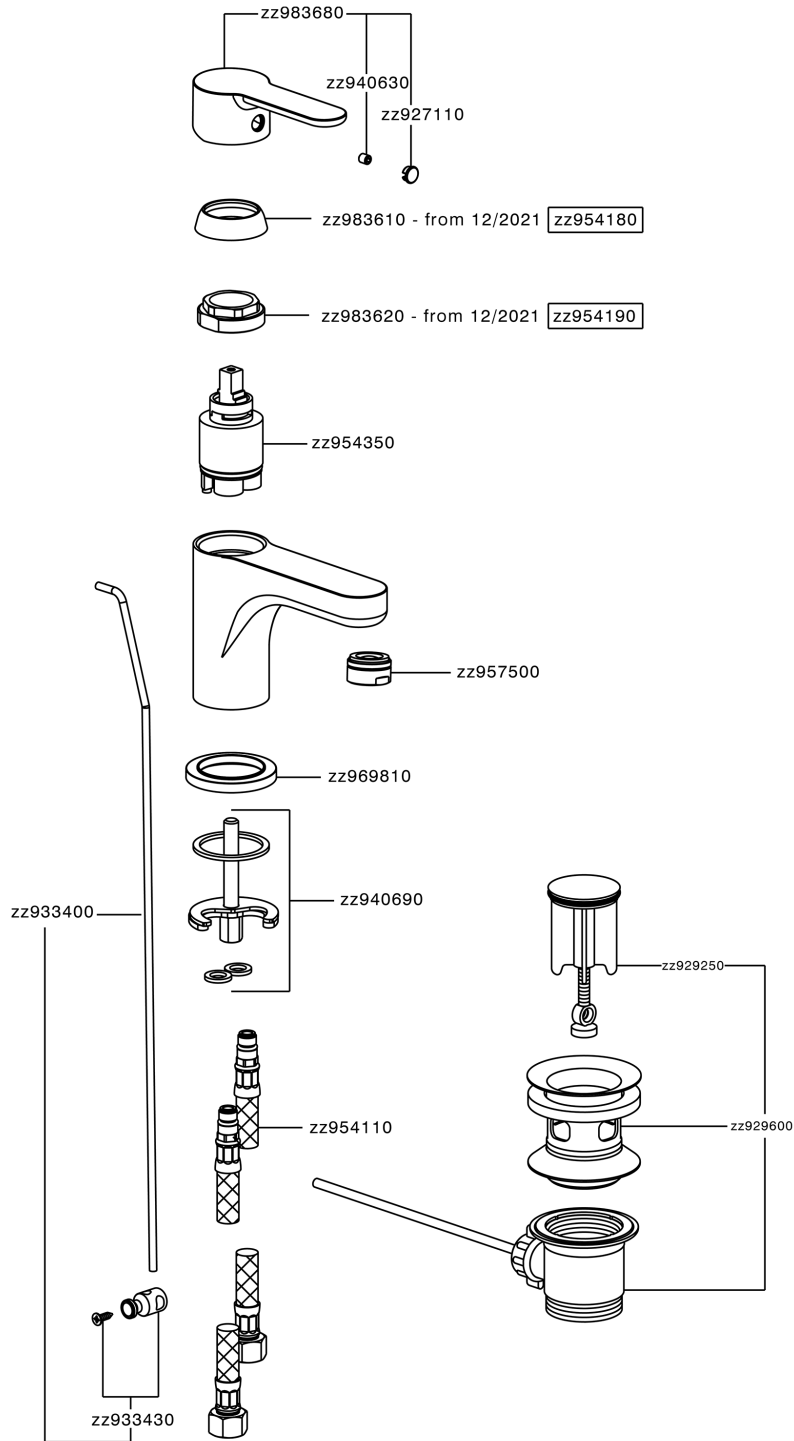

Single lever washbasin mixer TENDER_C2000510

C2000510

<https://en.cisal.it/single-lever-washbasin-mixer-tender-c2000510>

2026-06-13