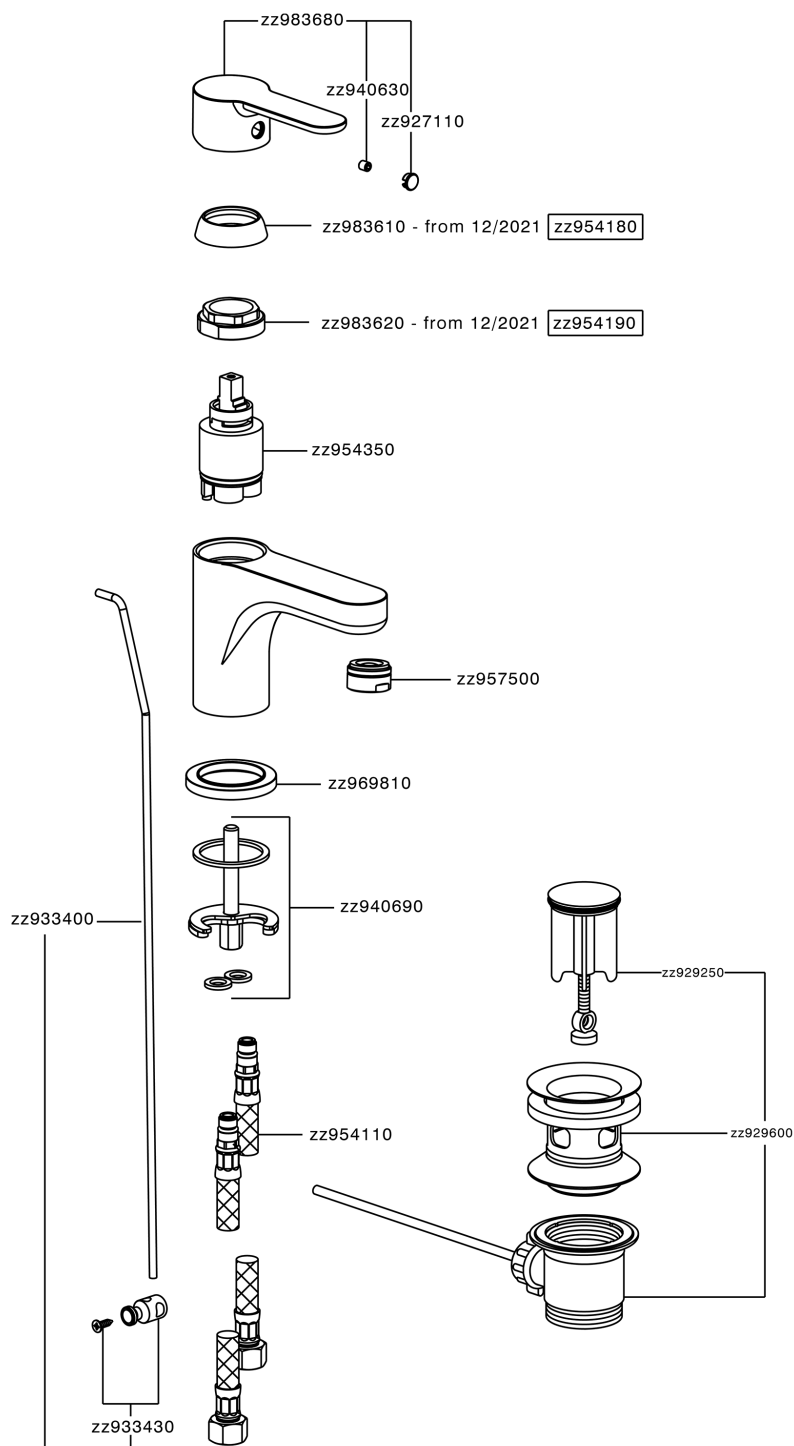

Single lever washbasin mixer TENDER_C2000510

C2000510

<https://en.cisal.it/single-lever-washbasin-mixer-tender-c2000510>

2026-04-08