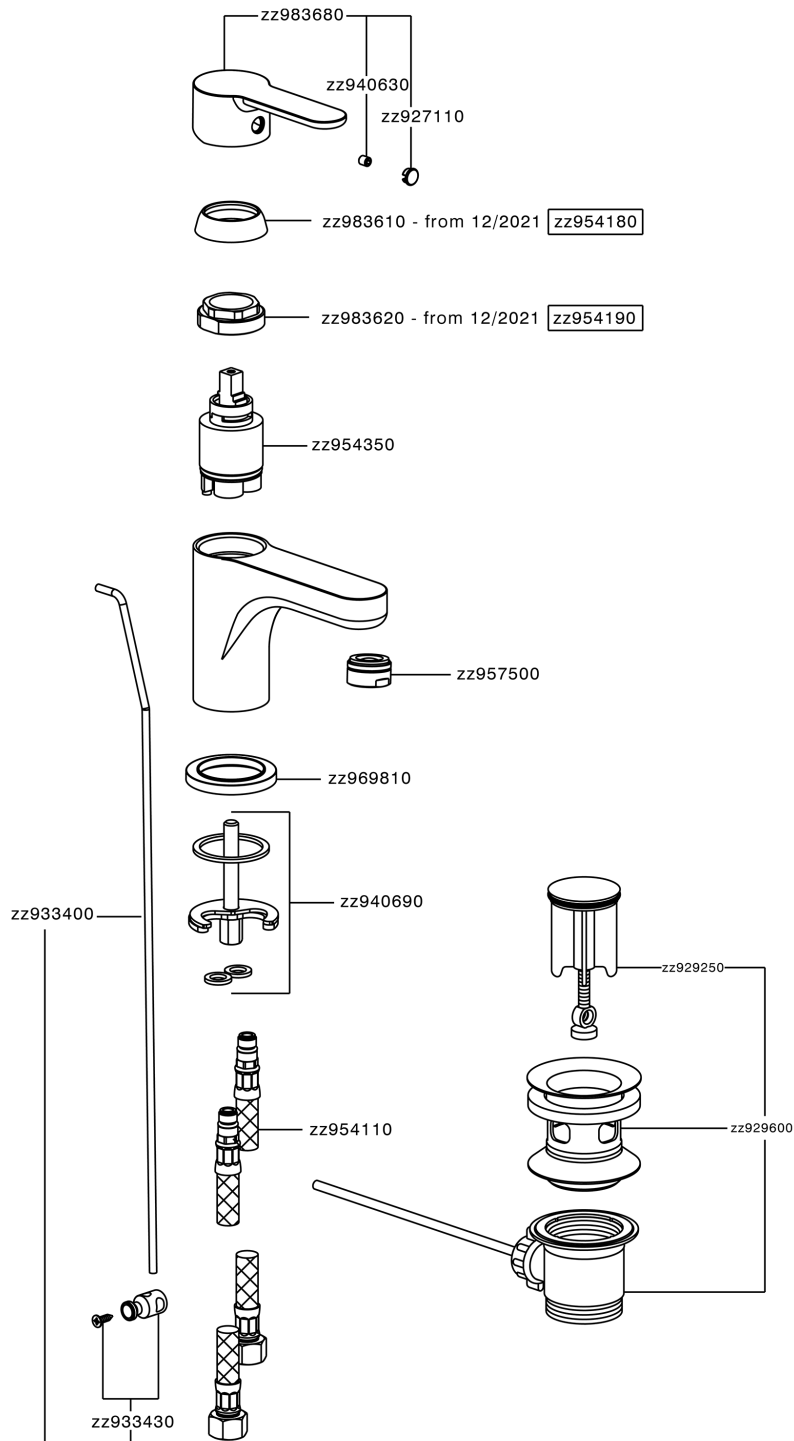

## Single lever washbasin mixer TENDER\_C2000510

C2000510

<https://en.cisal.it/single-lever-washbasin-mixer-tender-c2000510>

2026-04-08