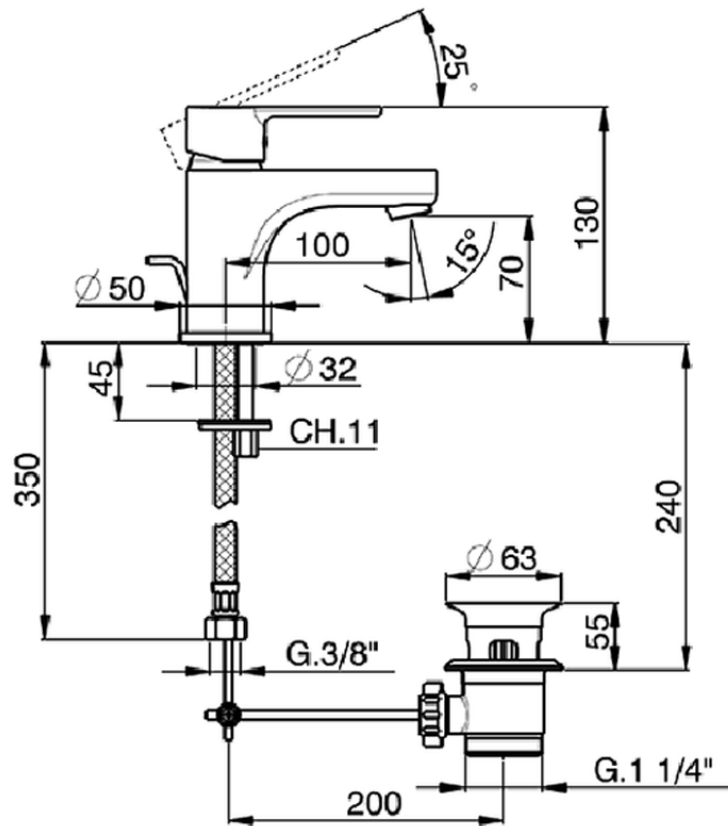

Single lever washbasin mixer TENDER_C2000510

C2000510

<https://en.cisal.it/single-lever-washbasin-mixer-tender-c2000510>

2026-06-14