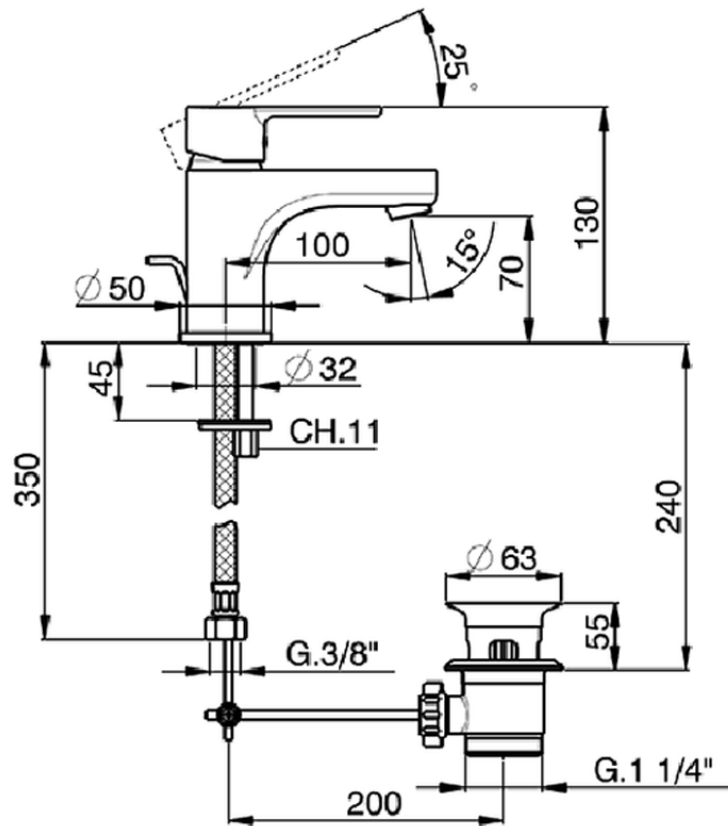

Single lever washbasin mixer TENDER_C2000510

C2000510

<https://en.cisal.it/single-lever-washbasin-mixer-tender-c2000510>

2026-04-29