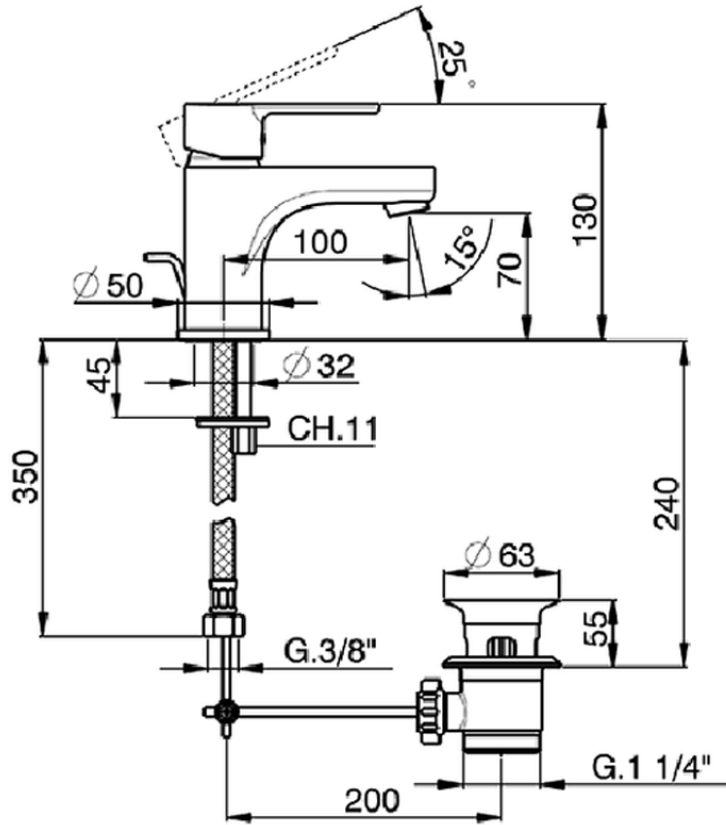

Single lever washbasin mixer TENDER_C2000510

C2000510

<https://en.cisal.it/single-lever-washbasin-mixer-tender-c2000510>

2026-04-08