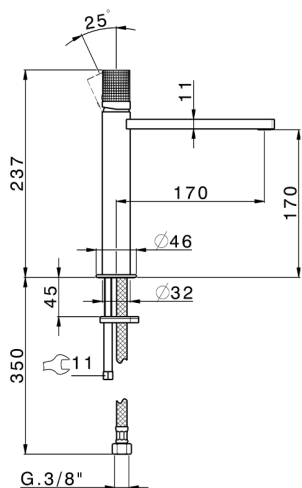

## Single lever 'medium' washbasin mixer NUANCE X32\_X2001504

MODEL **X2001504**

Single lever 'medium' washbasin mixer, without automatic pop-up waste, G.3/8" stainless steel flexible hose, Inox AISI 316L

### CHARACTERISTICS

Cartridge Spare Parts **ZZ96550000**

**25 mm Cartridge**

## Single lever 'medium' washbasin mixer NUANCE X32\_X2001504

X2001504

<https://en.cisal.it/single-lever-medium-washbasin-mixer-nuance-x32x2001504>

2024-10-18