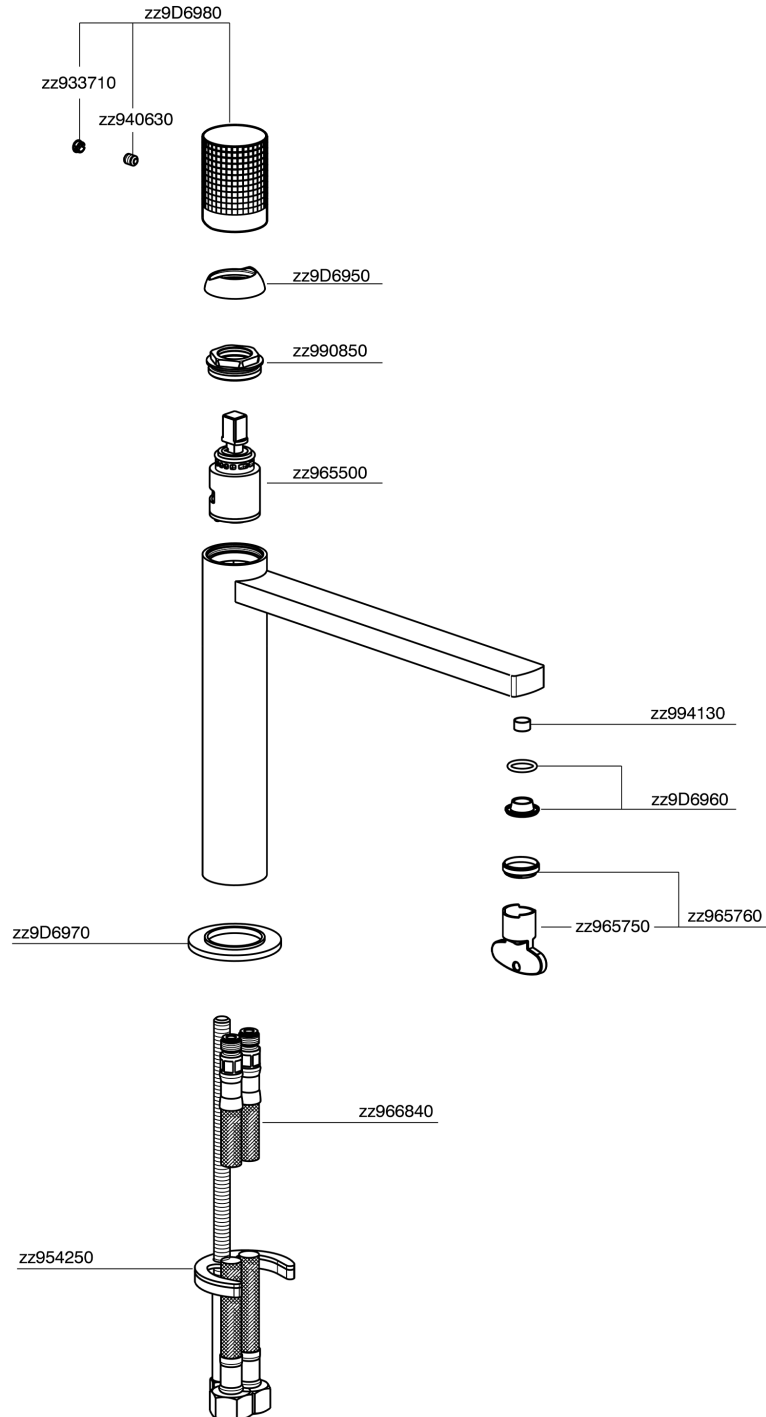

## Single lever 'medium' washbasin mixer NUANCE X32\_X2001504

MODEL **X2001504**

Single lever 'medium' washbasin mixer, without automatic pop-up waste, G.3/8" stainless steel flexible hose, Inox AISI 316L

### CHARACTERISTICS

Cartridge Spare Parts **ZZ96550000**

**25 mm Cartridge**

## Single lever 'medium' washbasin mixer NUANCE X32\_X2001504

X2001504

<https://en.cisal.it/single-lever-medium-washbasin-mixer-nuance-x32x2001504>

2024-10-18