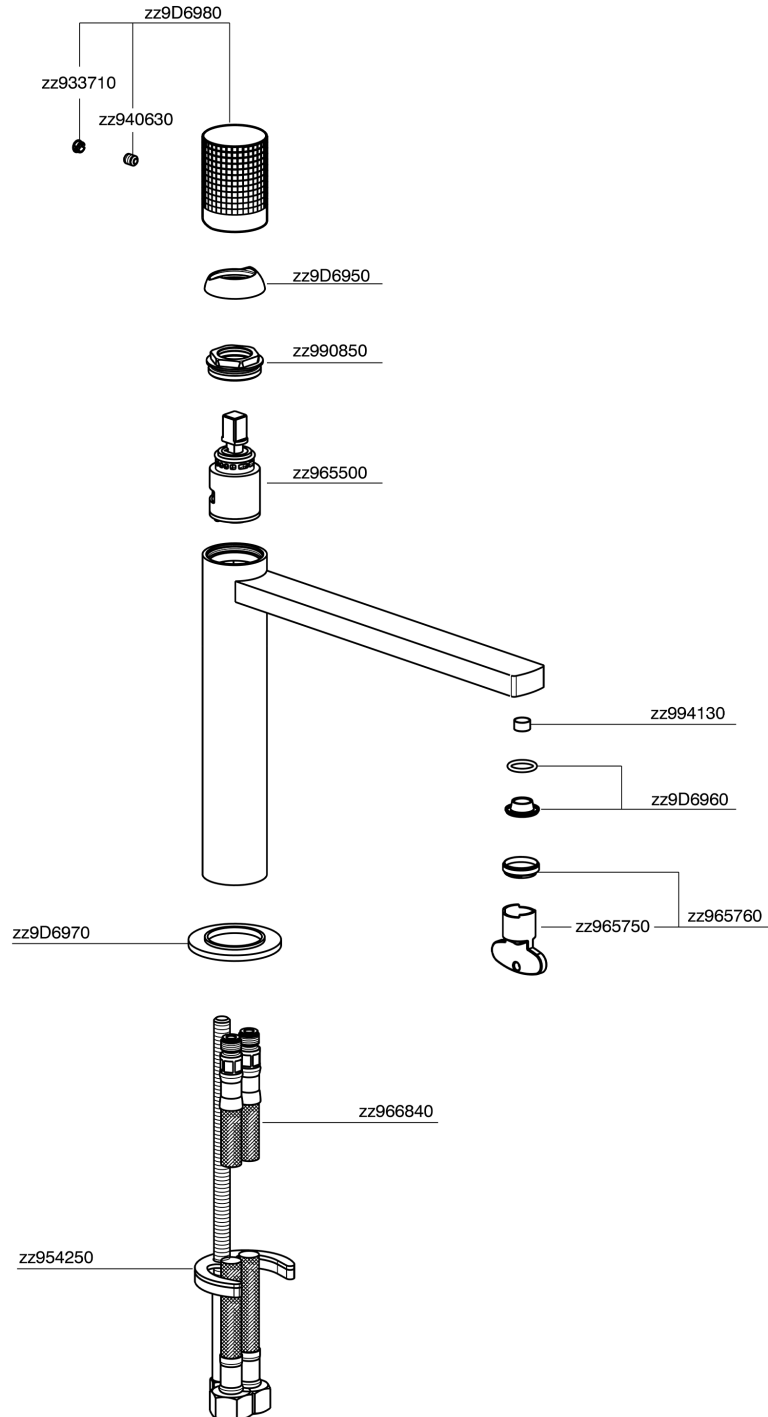

Single lever 'medium' washbasin mixer NUANCE X32_X2001504

X2001504

<https://en.cisal.it/single-lever-medium-washbasin-mixer-nuance-x32x2001504>

2024-10-18