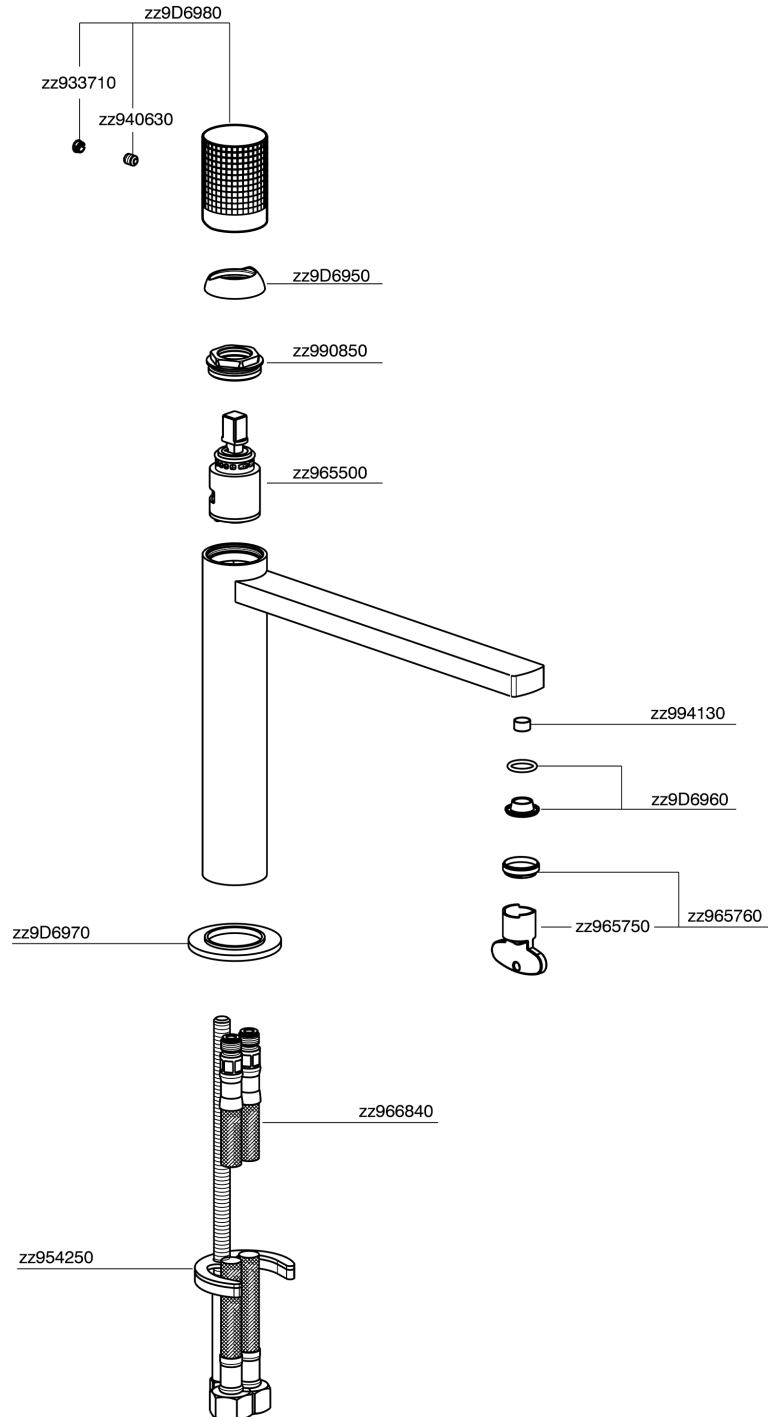

Single lever 'medium' washbasin mixer NUANCE X32_X2001504

MODEL **X2001504**

Single lever 'medium' washbasin mixer, without automatic pop-up waste, G.3/8" stainless steel flexible hose, Inox AISI 316L

AVAILABLE FINISHINGS

-  **5H** 5H Dark Brass Brushed
-  **5L** 5L Brushed Black Titanium
-  **5N** 5N Brushed Rose Gold
-  **D1** D1 Brushed Inox

CHARACTERISTICS

Cartridge Spare Parts **ZZ96550000**

25 mm Cartridge

Single lever 'medium' washbasin mixer NUANCE X32_X2001504

X2001504

<https://en.cisal.it/single-lever-medium-washbasin-mixer-nuance-x32x2001504>

2024-10-18