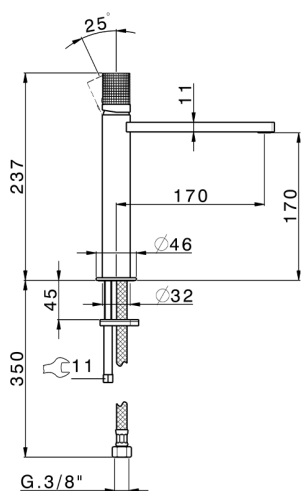

Single lever 'medium' washbasin mixer NUANCE X32_X2001504

MODEL **X2001504**

Single lever 'medium' washbasin mixer, without automatic pop-up waste, G.3/8" stainless steel flexible hose, Inox AISI 316L

AVAILABLE FINISHINGS

-  **5H** 5H Dark Brass Brushed
-  **5L** 5L Brushed Black Titanium
-  **5N** 5N Brushed Rose Gold
-  **D1** D1 Brushed Inox

CHARACTERISTICS

Cartridge Spare Parts **ZZ96550000**

25 mm Cartridge

Single lever 'medium' washbasin mixer NUANCE X32_X2001504

X2001504

<https://en.cisal.it/single-lever-medium-washbasin-mixer-nuance-x32x2001504>

2024-10-18