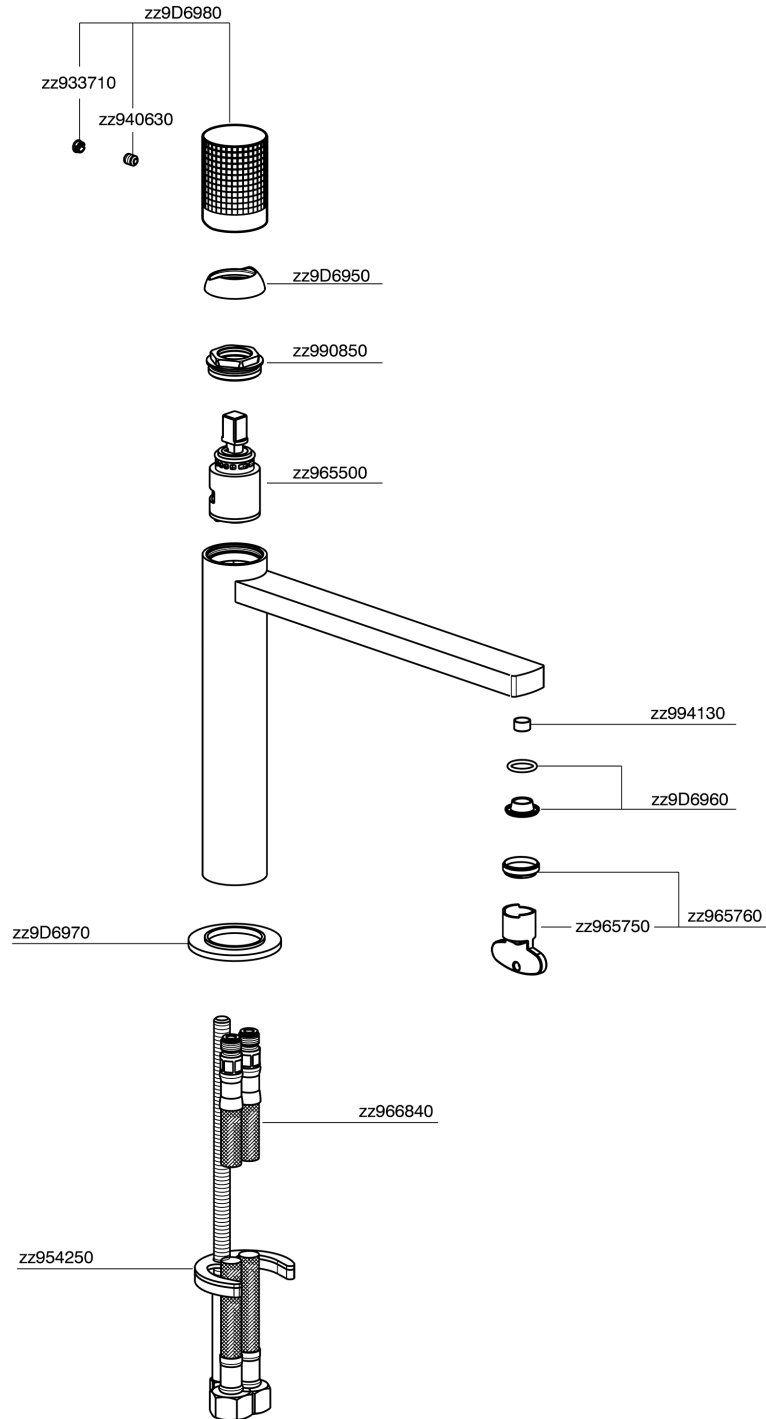

## Single lever 'medium' washbasin mixer NUANCE X32\_X2001504

X2001504

<https://en.cisal.it/single-lever-medium-washbasin-mixer-nuance-x32x2001504>

2024-10-18