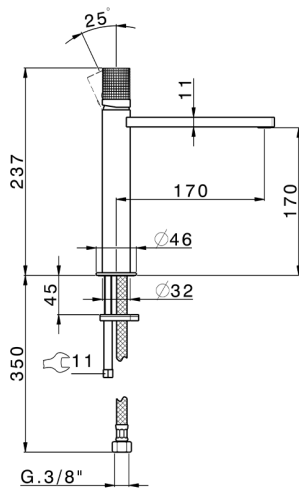

Single lever 'medium' washbasin mixer NUANCE X32_X2001504

MODEL **X2001504**

Single lever 'medium' washbasin mixer, without automatic pop-up waste, G.3/8" stainless steel flexible hose, Inox AISI 316L

AVAILABLE FINISHINGS

-  **5H** 5H Dark Brass Brushed
-  **5L** 5L Brushed Black Titanium
-  **5N** 5N Brushed Rose Gold
-  **D1** D1 Brushed Inox

CHARACTERISTICS

Cartridge Spare Parts **ZZ96550000**

25 mm Cartridge

Single lever 'medium' washbasin mixer NUANCE X32_X2001504

X2001504

<https://en.cisal.it/single-lever-medium-washbasin-mixer-nuance-x32x2001504>

2024-10-18