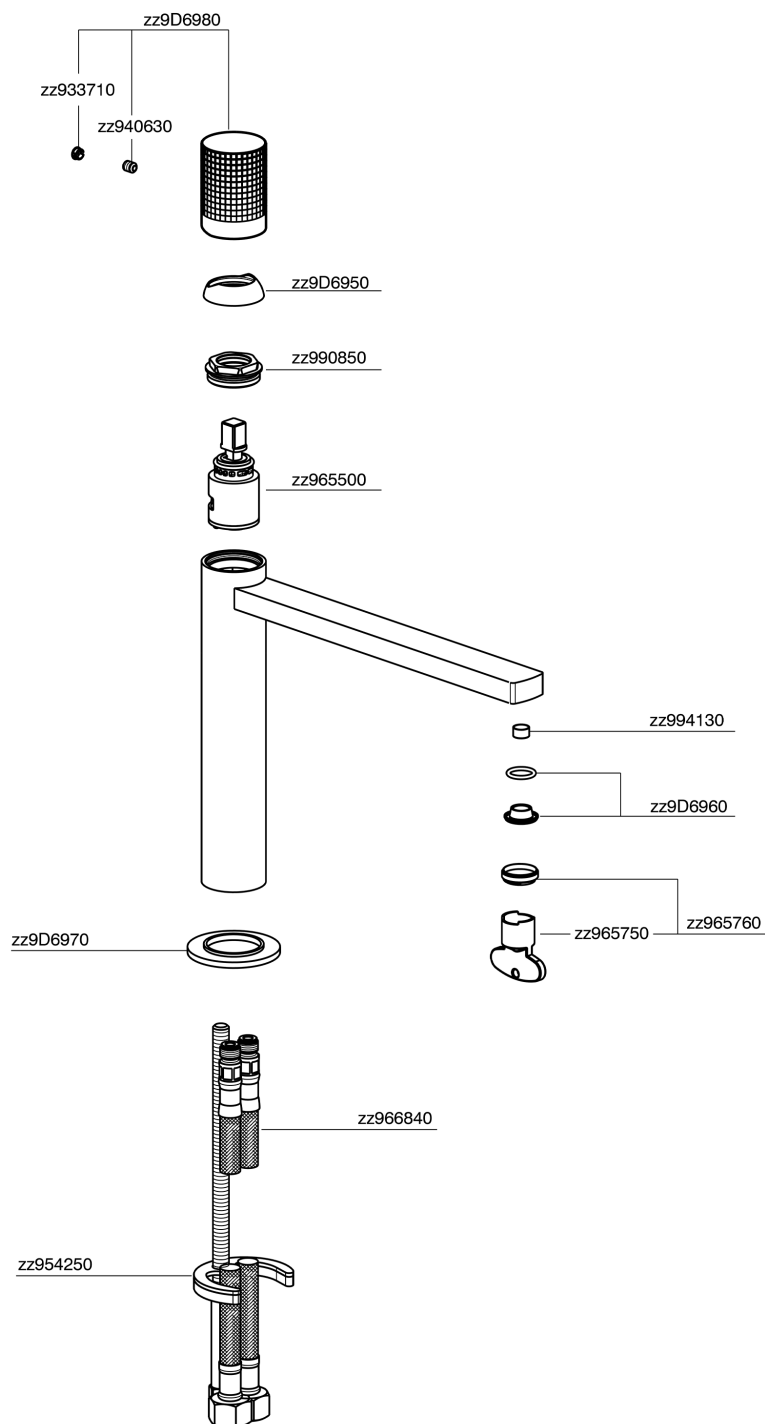

## Single lever 'medium' washbasin mixer NUANCE X32\_X2001504

X2001504

<https://en.cisal.it/single-lever-medium-washbasin-mixer-nuance-x32x2001504>

2024-10-18