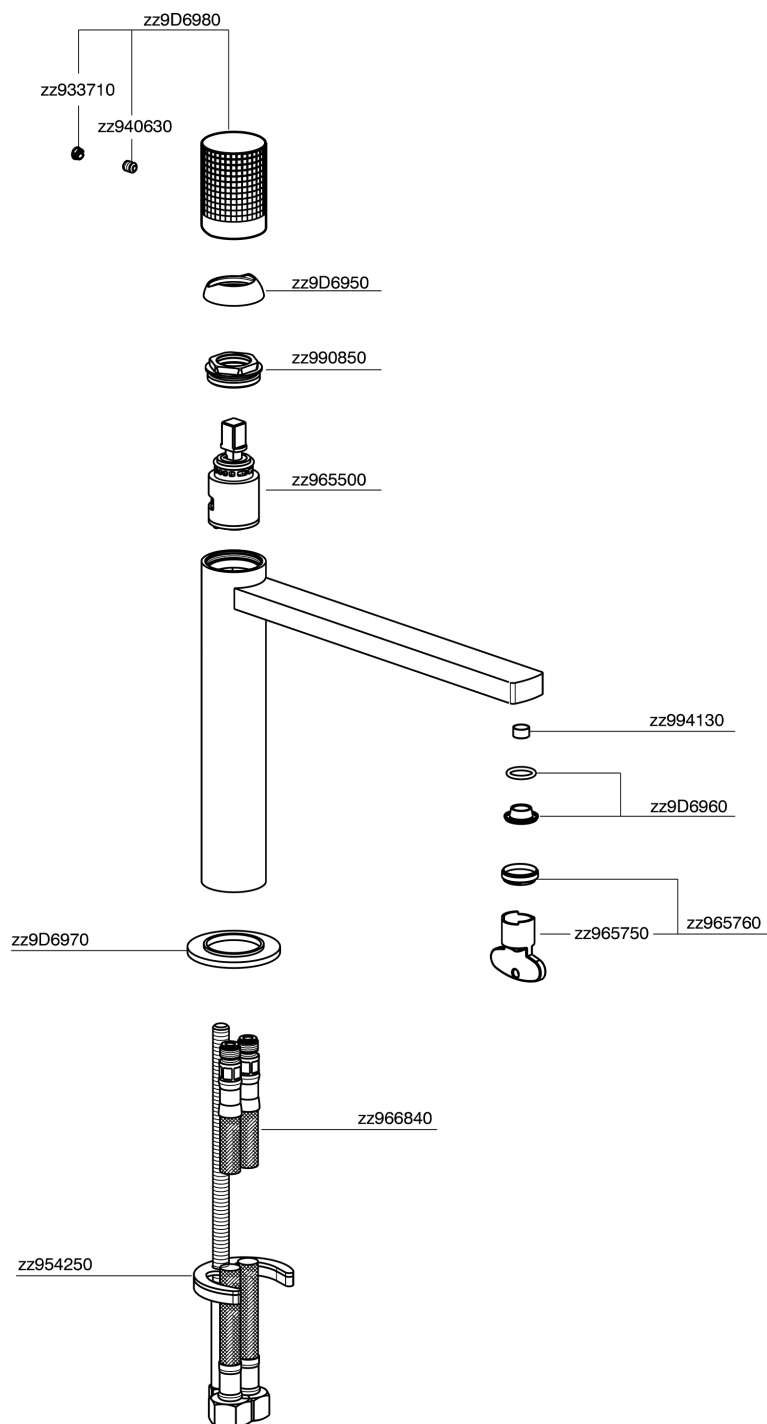

Single lever 'medium' washbasin mixer NUANCE X32_X2001504

MODEL **X2001504**

Single lever 'medium' washbasin mixer, without automatic pop-up waste, G.3/8" stainless steel flexible hose, Inox AISI 316L

AVAILABLE FINISHINGS

-  **5H** 5H Dark Brass Brushed
-  **5L** 5L Brushed Black Titanium
-  **5N** 5N Brushed Rose Gold
-  **D1** D1 Brushed Inox

CHARACTERISTICS

Cartridge Spare Parts **ZZ96550000**

25 mm Cartridge

Single lever 'medium' washbasin mixer NUANCE X32_X2001504

X2001504

<https://en.cisal.it/single-lever-medium-washbasin-mixer-nuance-x32x2001504>

2024-10-18