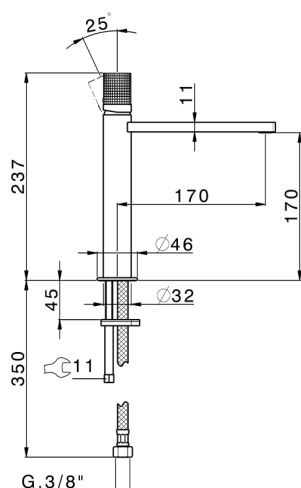

Single lever 'medium' washbasin mixer NUANCE X32_X2001504

MODEL **X2001504**

Single lever 'medium' washbasin mixer, without automatic pop-up waste, G.3/8" stainless steel flexible hose, Inox AISI 316L

AVAILABLE FINISHINGS

-  **5H** 5H Dark Brass Brushed
-  **5L** 5L Brushed Black Titanium
-  **5N** 5N Brushed Rose Gold
-  **D1** D1 Brushed Inox

CHARACTERISTICS

Cartridge Spare Parts **ZZ96550000**

25 mm Cartridge

Single lever 'medium' washbasin mixer NUANCE X32_X2001504

X2001504

<https://en.cisal.it/single-lever-medium-washbasin-mixer-nuance-x32x2001504>

2024-10-18