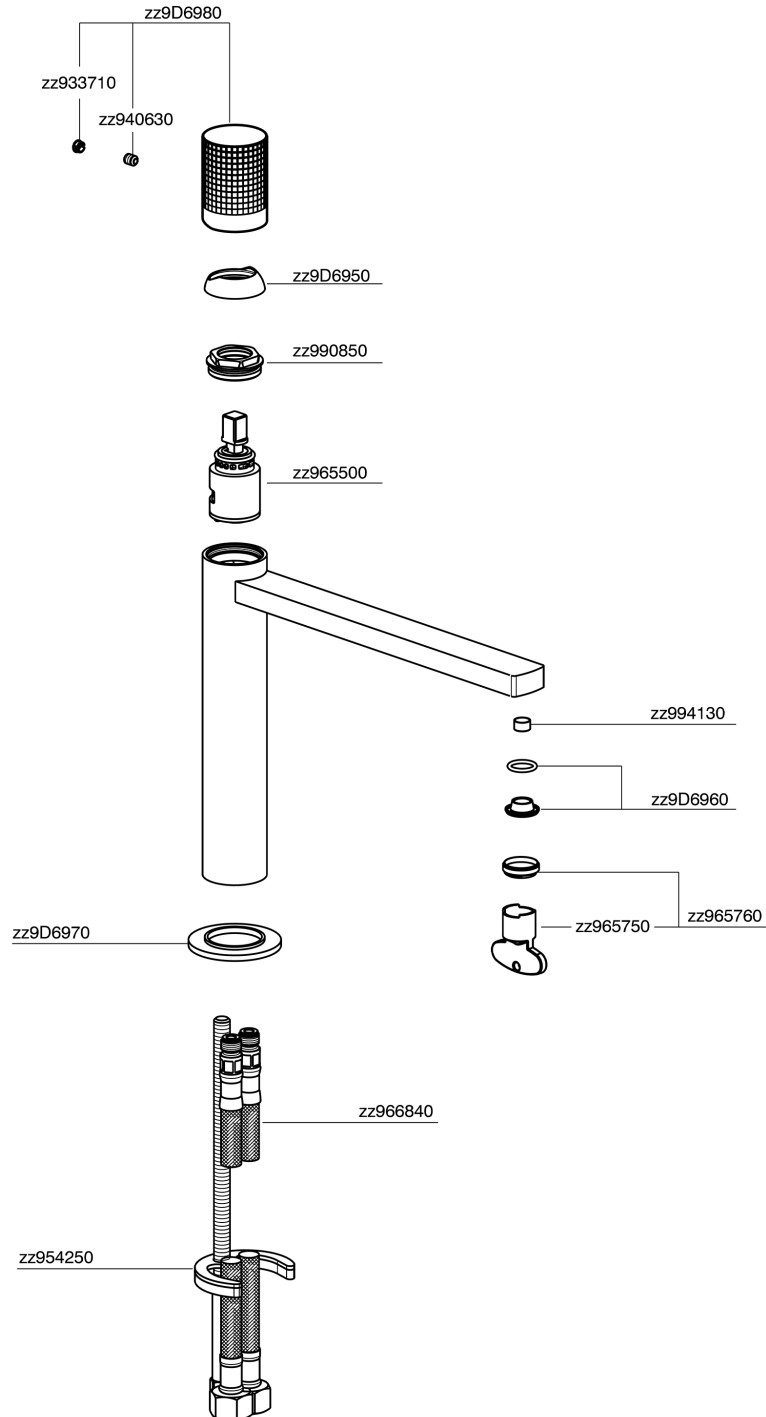

Single lever 'medium' washbasin mixer NUANCE X32_X2001504

X2001504

<https://en.cisal.it/single-lever-medium-washbasin-mixer-nuance-x32x2001504>

2024-10-18