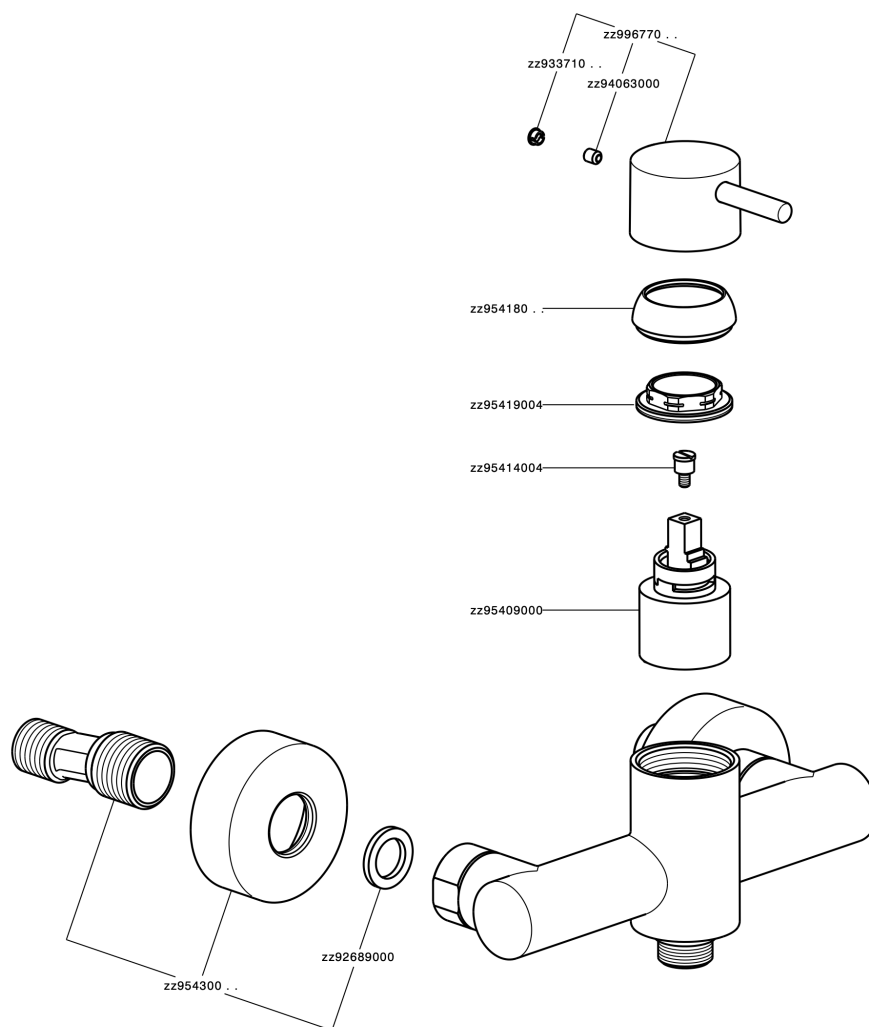

Single lever shower mixer NUOVA LESS_LN000440

LN000440

<https://en.cisal.it/single-lever-shower-mixer-nuova-less-ln000440>

2026-06-25