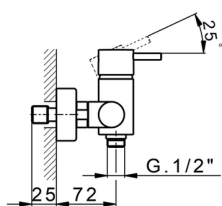

Single lever shower mixer NUOVA LESS_LN000440

MODEL **LN000440**

Single lever shower mixer, without shower set, 1/2" M flexible connection

AVAILABLE FINISHINGS

-  **21** 21 Chrome
-  **2F** 2F Brushed Nickel
-  **40** 40 Matt Black
-  **4Q** 4Q Matt White

CHARACTERISTICS

Cartridge Spare Parts **ZZ95409000**

35 mm Cartridge

EcoStop

EcoStop feature limits water flow to approximately 50% of maximum output with one point of resistance on setting. Push slightly past the middle stop only when full water output is required. This will save water up to 50%.