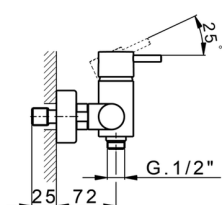

## Single lever shower mixer NUOVA LESS\_LN000440

MODEL **LN000440**

Single lever shower mixer, without shower set, 1/2" M flexible connection

### CHARACTERISTICS

Cartridge Spare Parts **ZZ95409000**

**35 mm Cartridge**