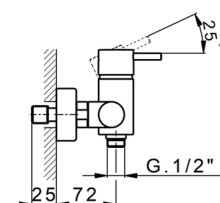

## Single lever shower mixer NUOVA LESS\_LN000440

MODEL **LN000440**

Single lever shower mixer, without shower set, 1/2" M flexible connection

### CHARACTERISTICS

Cartridge Spare Parts **ZZ95409000**

**35 mm Cartridge**