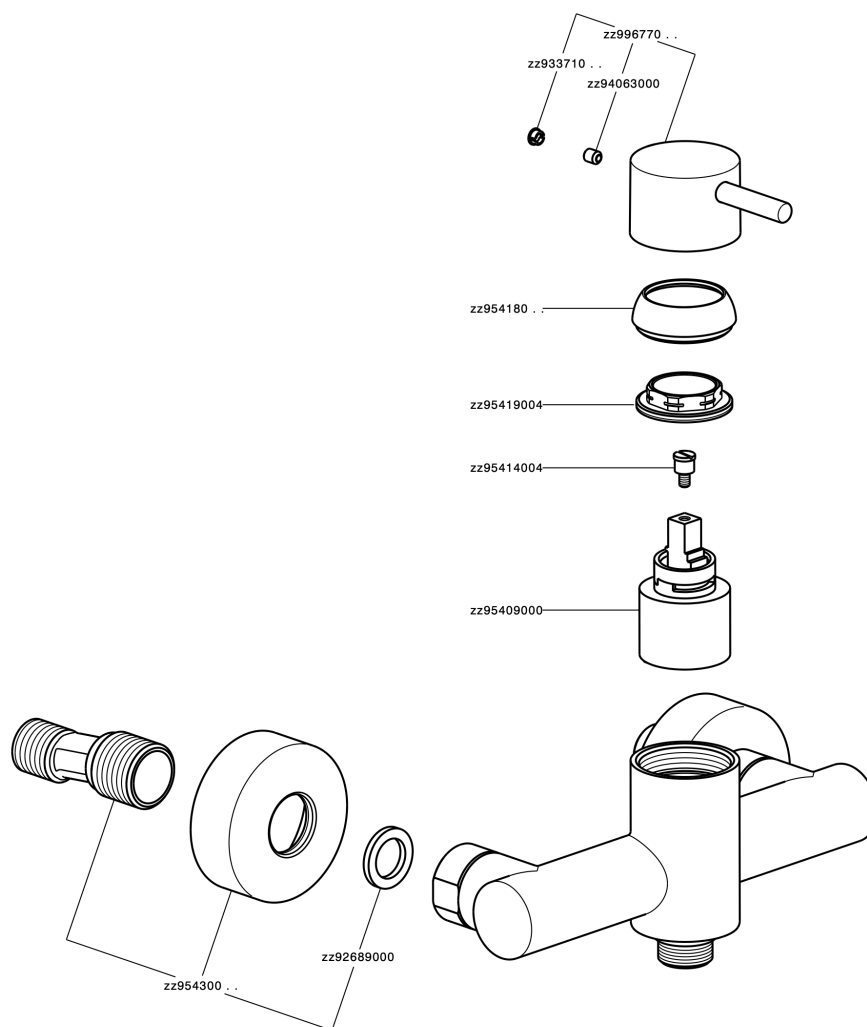

Single lever shower mixer NUOVA LESS_LN000440

MODEL **LN000440**

Single lever shower mixer, without shower set, 1/2" M flexible connection

AVAILABLE FINISHINGS

-  **21** 21 Chrome
-  **2F** 2F Brushed Nickel
-  **40** 40 Matt Black
-  **4Q** 4Q Matt White

CHARACTERISTICS

Cartridge Spare Parts **ZZ95409000**

35 mm Cartridge

EcoStop

EcoStop feature limits water flow to approximately 50% of maximum output with one point of resistance on setting. Push slightly past the middle stop only when full water output is required. This will save water up to 50%.

Single lever shower mixer NUOVA LESS_LN000440

LN000440

<https://en.cisal.it/single-lever-shower-mixer-nuova-less-ln000440>

2026-04-06