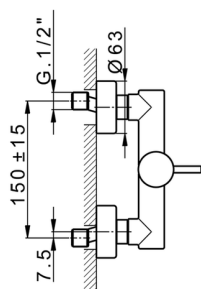

Single lever shower mixer NUOVA LESS_LN000440

MODEL **LN000440**

Single lever shower mixer, without shower set, 1/2" M flexible connection

AVAILABLE FINISHINGS

-  **21** 21 Chrome
-  **2F** 2F Brushed Nickel
-  **40** 40 Matt Black
-  **4Q** 4Q Matt White

CHARACTERISTICS

Cartridge Spare Parts **ZZ95409000**

35 mm Cartridge

EcoStop

EcoStop feature limits water flow to approximately 50% of maximum output with one point of resistance on setting. Push slightly past the middle stop only when full water output is required. This will save water up to 50%.