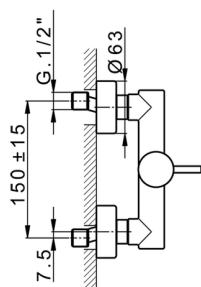

## Single lever shower mixer NUOVA LESS\_LN000440

MODEL **LN000440**

Single lever shower mixer, without shower set, 1/2" M flexible connection

### CHARACTERISTICS

Cartridge Spare Parts **ZZ95409000**

**35 mm Cartridge**