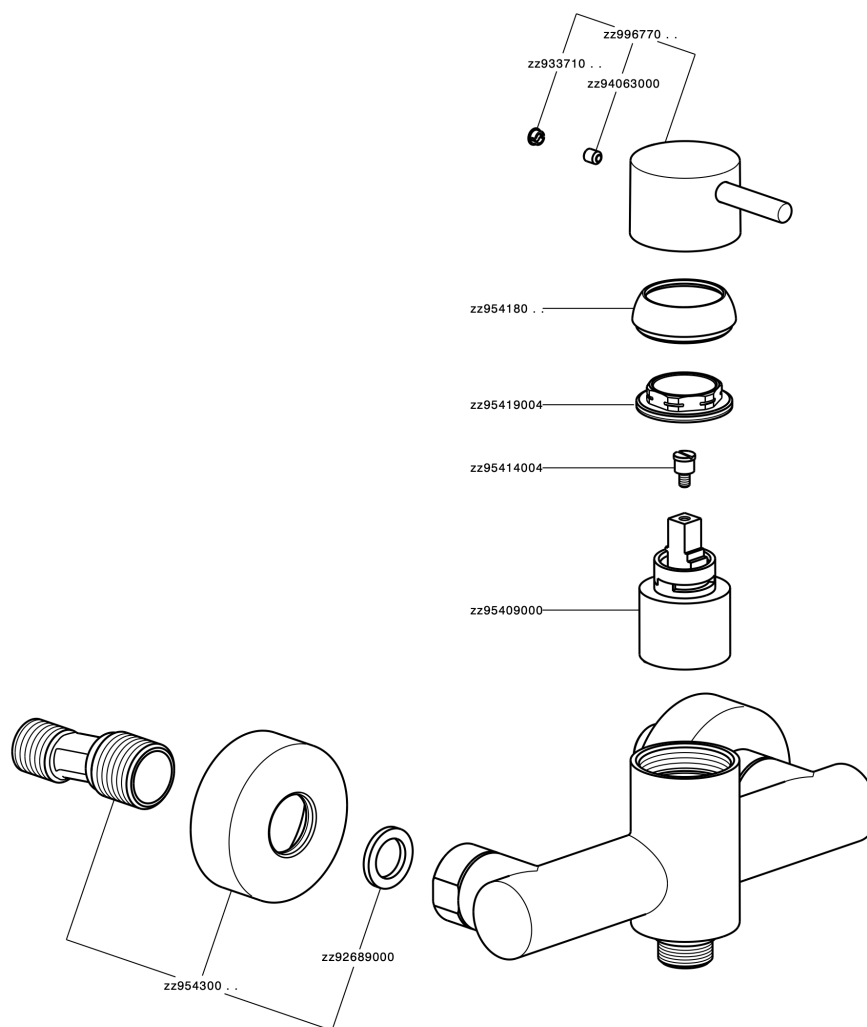

Single lever shower mixer NUOVA LESS_LN000440

LN000440

<https://en.cisal.it/single-lever-shower-mixer-nuova-less-ln000440>

2026-04-06