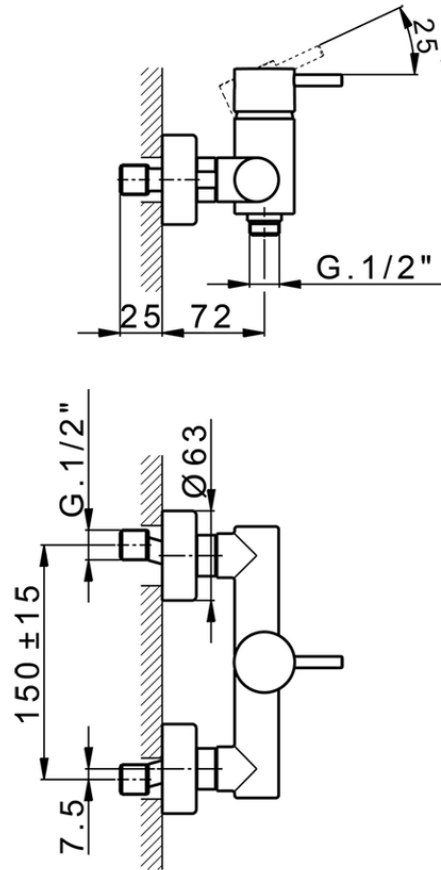

Single lever shower mixer NUOVA LESS_LN000440

LN000440

<https://en.cisal.it/single-lever-shower-mixer-nuova-less-ln000440>

2026-04-06