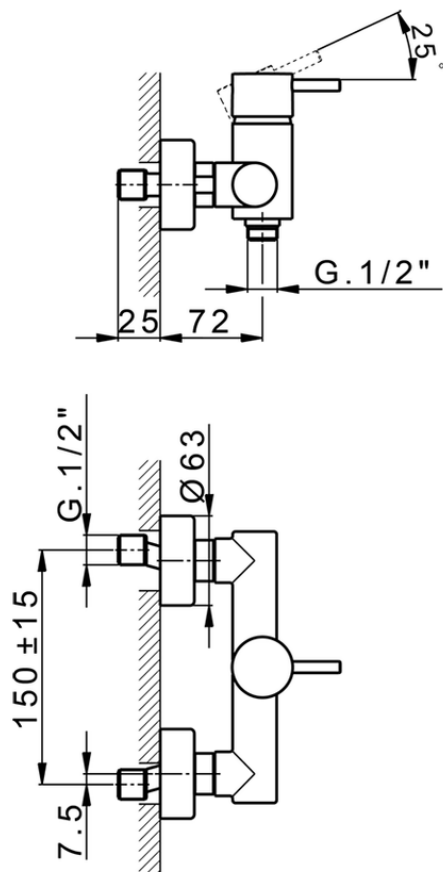

Single lever shower mixer NUOVA LESS_LN000440

LN000440

<https://en.cisal.it/single-lever-shower-mixer-nuova-less-ln000440>

2026-04-26