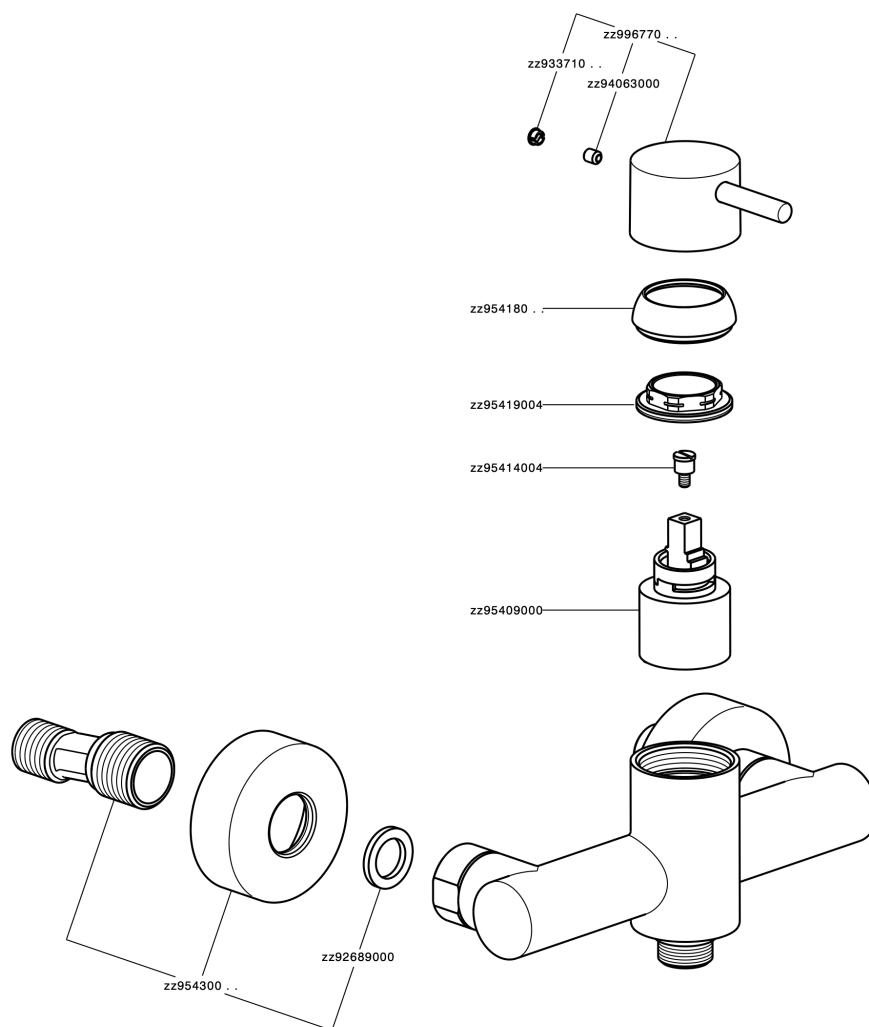

Single lever shower mixer NUOVA LESS_LN000440

LN000440

<https://en.cisal.it/single-lever-shower-mixer-nuova-less-ln000440>

2026-04-26