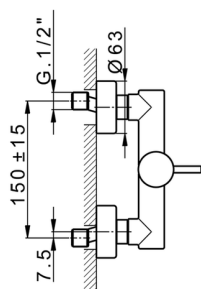

## Single lever shower mixer NUOVA LESS\_LN000440

MODEL **LN000440**

Single lever shower mixer, without shower set, 1/2" M flexible connection

### CHARACTERISTICS

Cartridge Spare Parts **ZZ95409000**

**35 mm Cartridge**