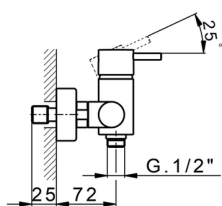

## Single lever shower mixer NUOVA LESS\_LN000440

MODEL **LN000440**

Single lever shower mixer, without shower set, 1/2" M flexible connection

### CHARACTERISTICS

Cartridge Spare Parts **ZZ95409000**

**35 mm Cartridge**