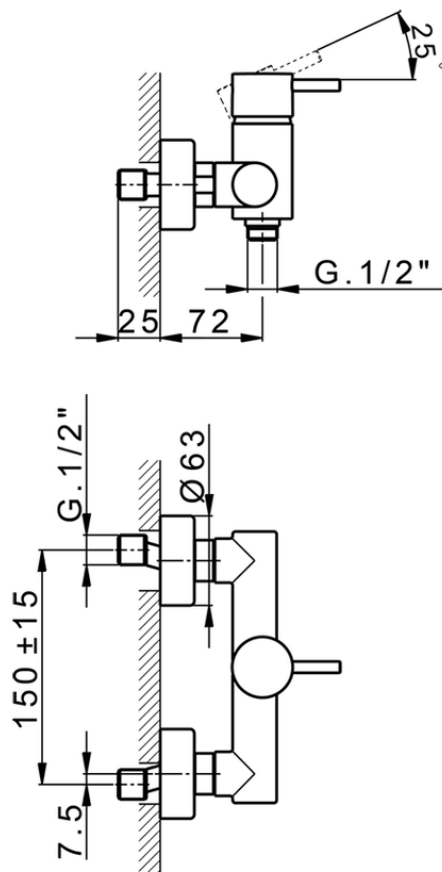

Single lever shower mixer NUOVA LESS_LN000440

LN000440

<https://en.cisal.it/single-lever-shower-mixer-nuova-less-ln000440>

2026-06-05