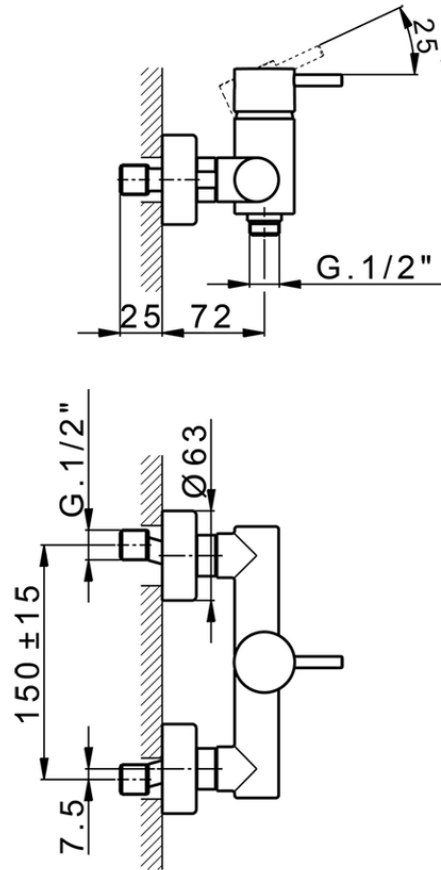

Single lever shower mixer NUOVA LESS_LN000440

LN000440

<https://en.cisal.it/single-lever-shower-mixer-nuova-less-ln000440>

2026-04-26