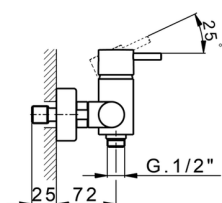

Single lever shower mixer NUOVA LESS_LN000440

MODEL **LN000440**

Single lever shower mixer, without shower set, 1/2" M flexible connection

AVAILABLE FINISHINGS

-  **21** 21 Chrome
-  **2F** 2F Brushed Nickel
-  **40** 40 Matt Black
-  **4Q** 4Q Matt White

CHARACTERISTICS

Cartridge Spare Parts **ZZ95409000**

35 mm Cartridge

EcoStop

EcoStop feature limits water flow to approximately 50% of maximum output with one point of resistance on setting. Push slightly past the middle stop only when full water output is required. This will save water up to 50%.