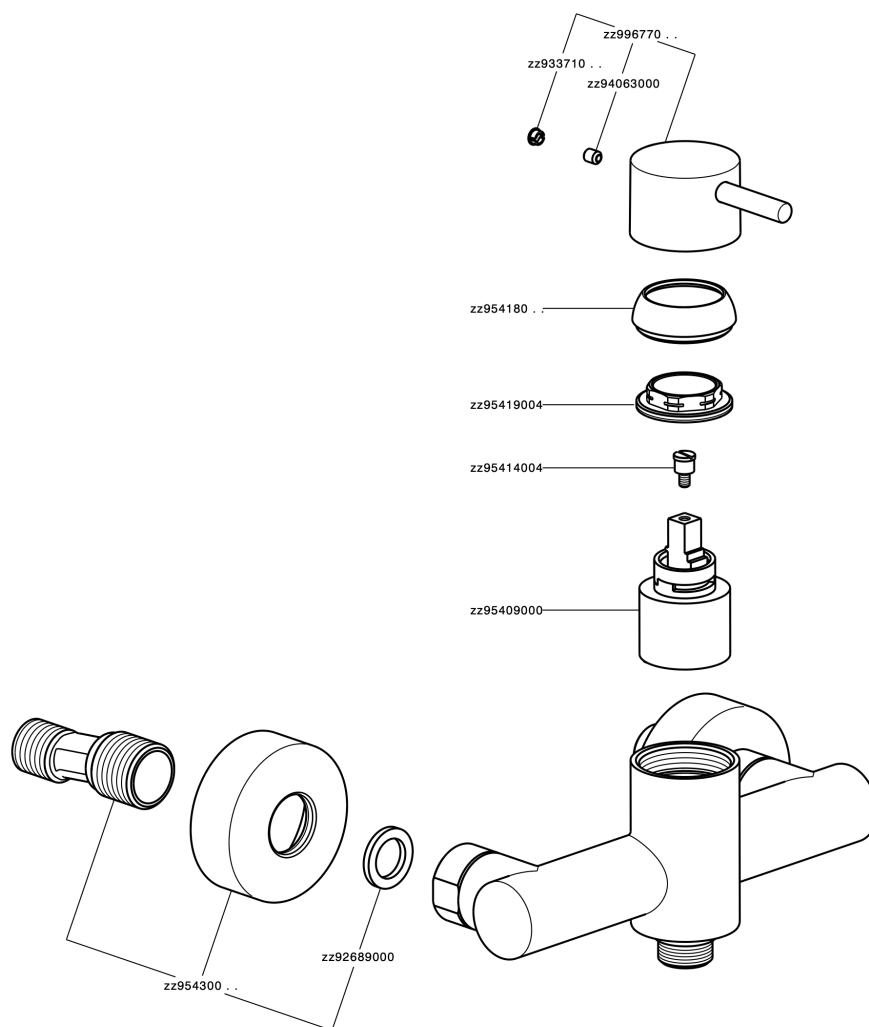

Single lever shower mixer NUOVA LESS_LN000440

MODEL **LN000440**

Single lever shower mixer, without shower set, 1/2" M flexible connection

AVAILABLE FINISHINGS

-  **21** 21 Chrome
-  **2F** 2F Brushed Nickel
-  **40** 40 Matt Black
-  **4Q** 4Q Matt White

CHARACTERISTICS

Cartridge Spare Parts **ZZ95409000**

35 mm Cartridge

EcoStop

EcoStop feature limits water flow to approximately 50% of maximum output with one point of resistance on setting. Push slightly past the middle stop only when full water output is required. This will save water up to 50%.

Single lever shower mixer NUOVA LESS_LN000440

LN000440

<https://en.cisal.it/single-lever-shower-mixer-nuova-less-ln000440>

2026-04-06