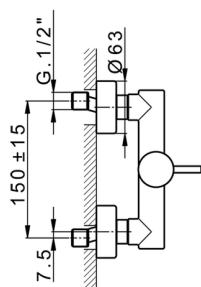

Single lever shower mixer NUOVA LESS_LN000440

MODEL **LN000440**

Single lever shower mixer, without shower set, 1/2" M flexible connection

AVAILABLE FINISHINGS

-  **21** 21 Chrome
-  **2F** 2F Brushed Nickel
-  **40** 40 Matt Black
-  **4Q** 4Q Matt White

CHARACTERISTICS

Cartridge Spare Parts **ZZ95409000**

35 mm Cartridge

EcoStop

EcoStop feature limits water flow to approximately 50% of maximum output with one point of resistance on setting. Push slightly past the middle stop only when full water output is required. This will save water up to 50%.