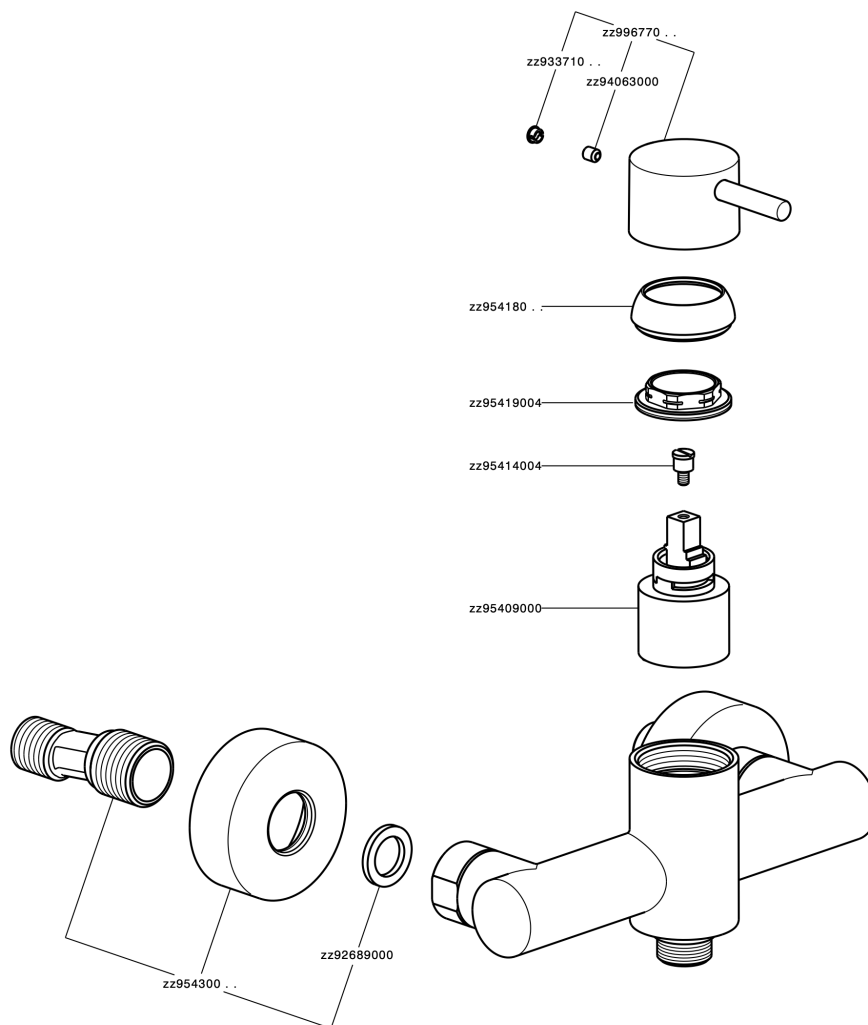

## Single lever shower mixer NUOVA LESS\_LN000440

LN000440

<https://en.cisal.it/single-lever-shower-mixer-nuova-less-ln000440>

2026-06-05