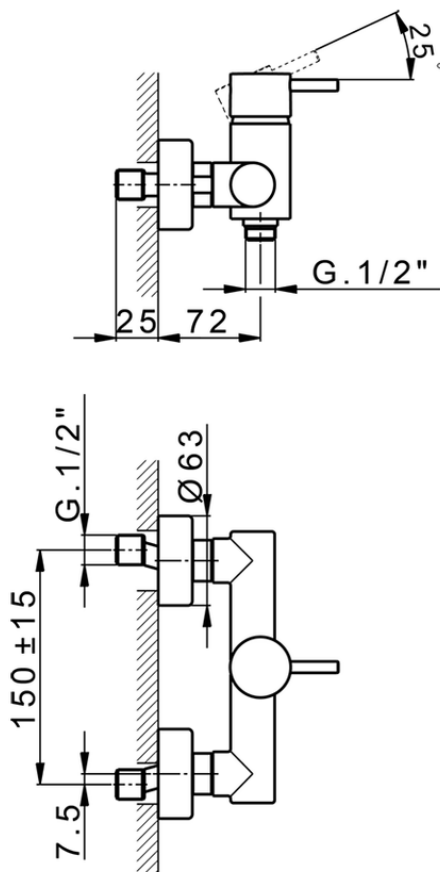

Single lever shower mixer NUOVA LESS_LN000440

LN000440

<https://en.cisal.it/single-lever-shower-mixer-nuova-less-ln000440>

2026-06-25