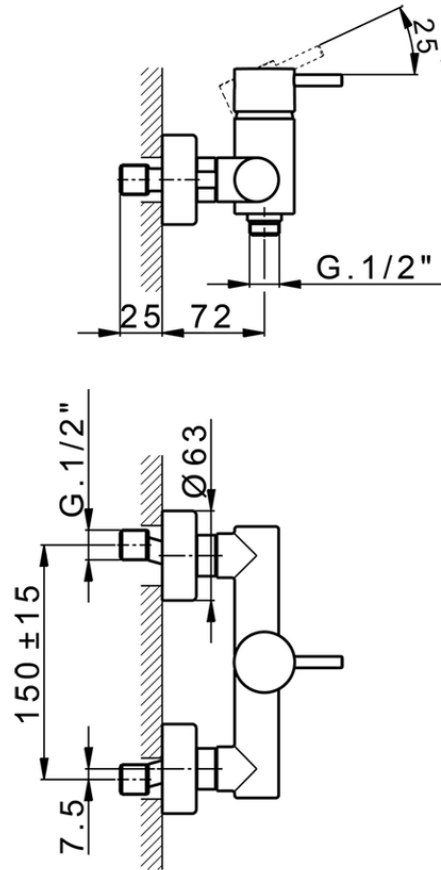

Single lever shower mixer NUOVA LESS_LN000440

LN000440

<https://en.cisal.it/single-lever-shower-mixer-nuova-less-ln000440>

2026-06-05