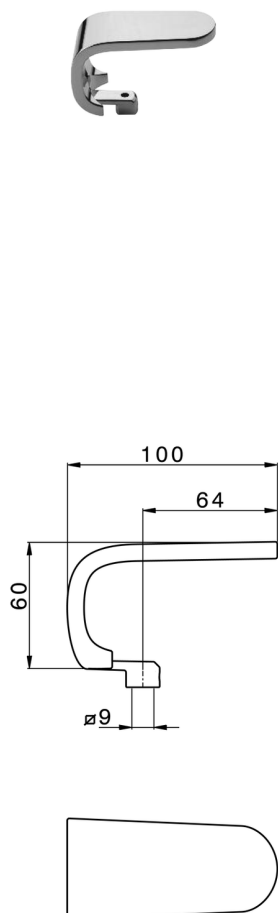

Lever for single lever mixer 'KA' SPARE PARTS_ZZ948240

MODEL **ZZ948240**

Lever for single lever mixer 'KA'

AVAILABLE FINISHINGS

- **21** 21 Chrome
- **24** 24 Gold
- **39** 39 Polished Black
- **41** 41 White
- **4T** 4T Pink

CHARACTERISTICS

2024-12-22