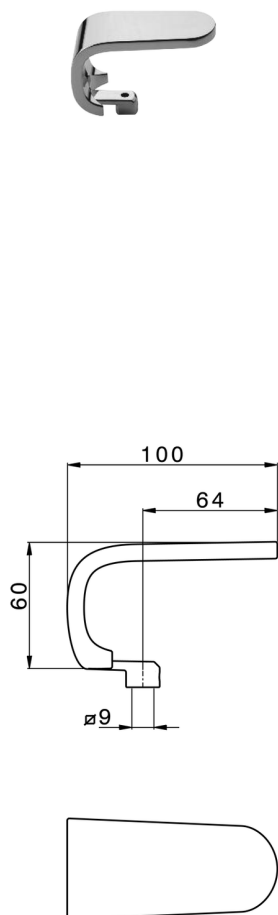

Lever for single lever mixer 'KA' SPARE PARTS_ZZ948240

MODEL **ZZ948240**

Lever for single lever mixer 'KA'

AVAILABLE FINISHINGS

-  **21** 21 Chrome
-  **24** 24 Gold
-  **39** 39 Polished Black
-  **41** 41 White
-  **4T** 4T Pink