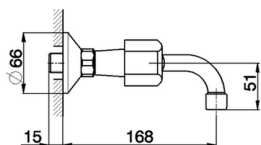

Exposed sink mixer TR_TR000380

MODEL **TR000380**

Exposed sink mixer, without handles

AVAILABLE FINISHINGS

CHARACTERISTICS