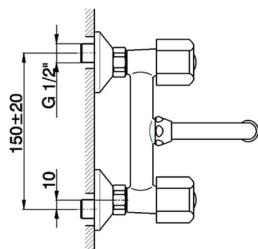

Exposed sink mixer TR_TR000380

MODEL **TR000380**

Exposed sink mixer, without handles

AVAILABLE FINISHINGS

CHARACTERISTICS