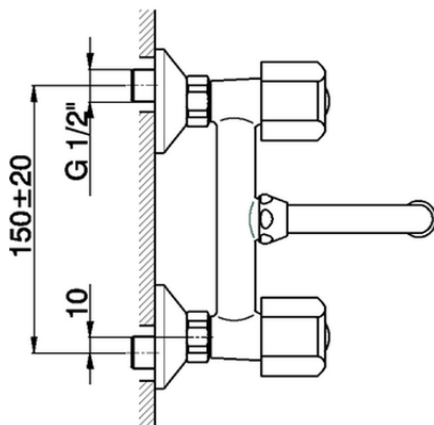

Exposed sink mixer TR_TR000380

TR000380

<https://en.cisal.it/exposed-sink-mixer-tr-tr000380>

2026-04-28