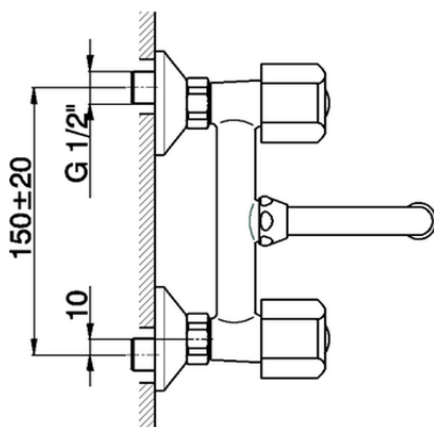

Exposed sink mixer TR_TR000380

TR000380

<https://en.cisal.it/exposed-sink-mixer-tr-tr000380>

2026-06-30