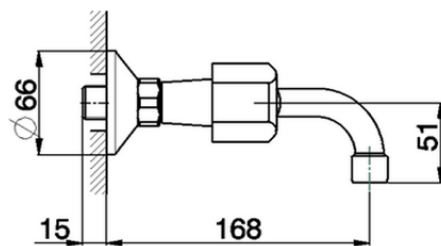

Exposed sink mixer TR_TR000380

TR000380

<https://en.cisal.it/exposed-sink-mixer-tr-tr000380>

2026-04-28