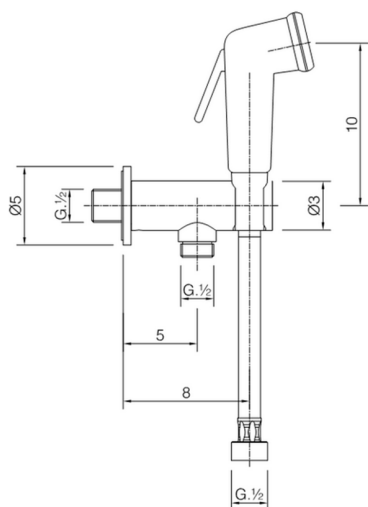

Bidet handshower set HYGENIC SHOWERS_M3007910

MODEL **M3007910**

Bidet handshower set, wall mounted holder with safety valve, Bidet handshower, PVC 120 cm. Flexible hose

AVAILABLE FINISHINGS

CHARACTERISTICS

Bidet handshower

Hygienic Spray

Multi-jets hygienic hand shower, for personal hygiene care.

2026-06-26