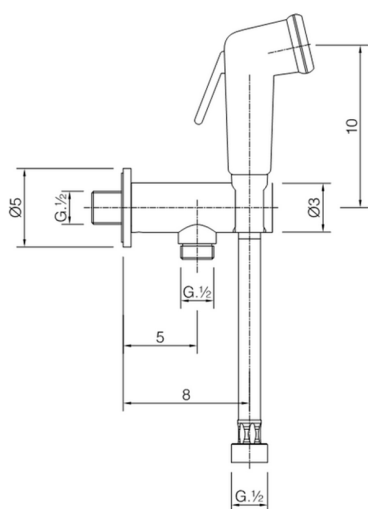

Hygienic Spray

Multi-jets hygienic hand shower, for personal hygiene care.

2026-04-26