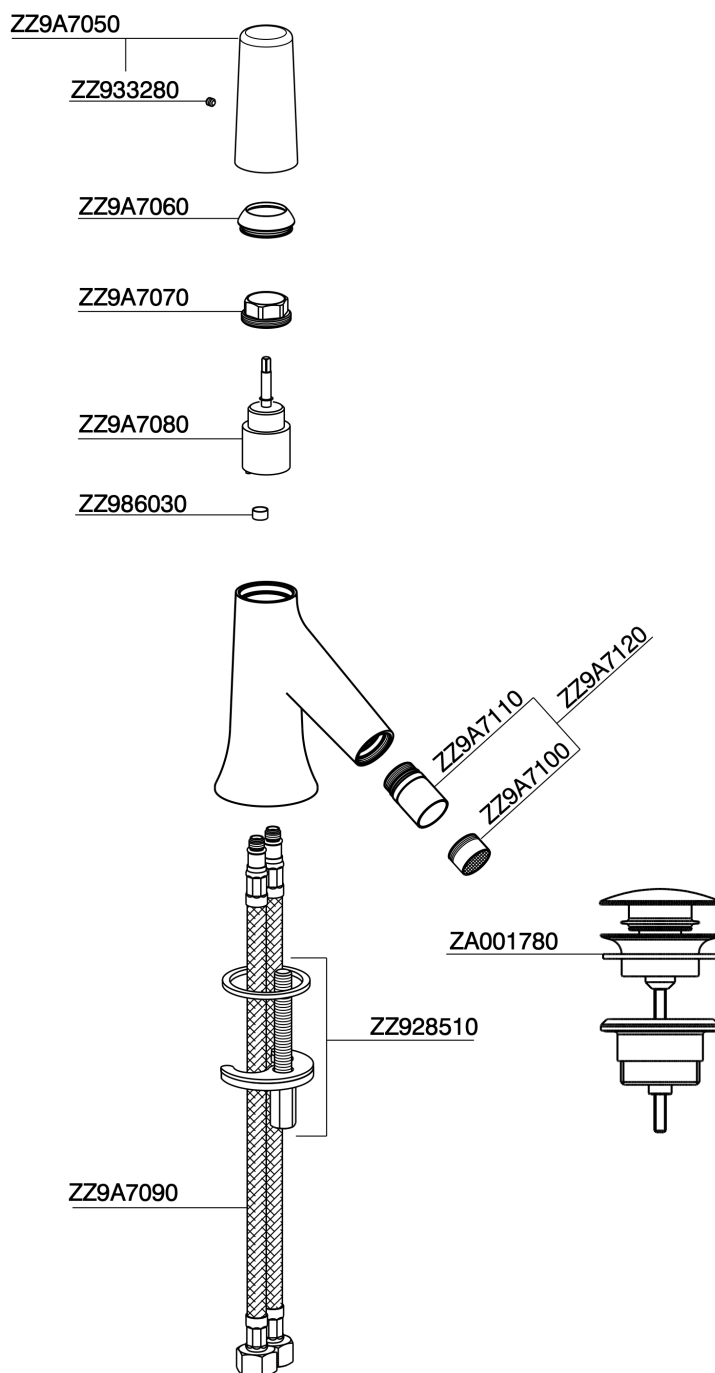

## Single lever bidet mixer VITA\_VI000554

MODEL **VI000554**

Single lever bidet mixer, with 1" 1/4 automatic pop-up waste, G.3/8" stainless steel flexible hoses

### CHARACTERISTICS

Cartridge Spare Parts **ZZ9A708000**

**25mm Joystick single-lever cartridge**

## Single lever bidet mixer VITA\_VI000554

VI000554

<https://en.cisal.it/single-lever-bidet-mixer-vita-vi000554>

2026-04-04