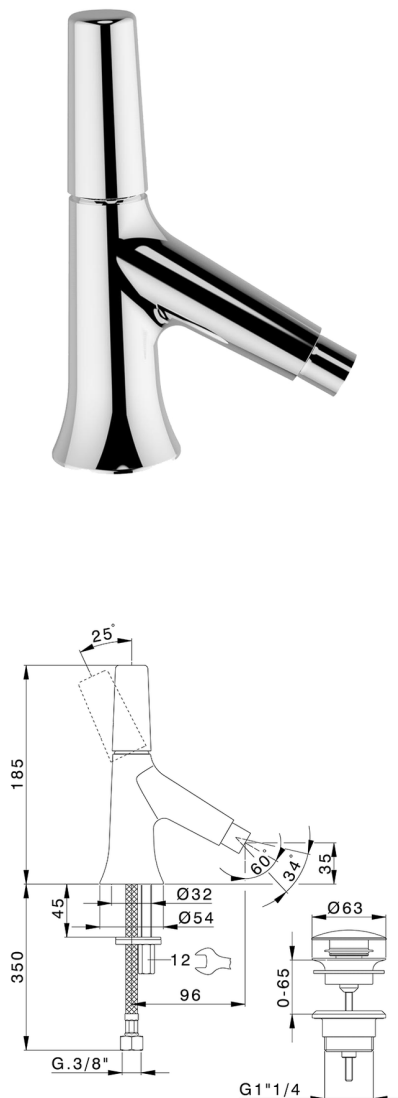

## Single lever bidet mixer VITA\_VI000554

MODEL **VI000554**

Single lever bidet mixer, with 1" 1/4 automatic pop-up waste, G.3/8" stainless steel flexible hoses

### AVAILABLE FINISHINGS

-  **21** 21 Chrome
-  **2Q** 2Q Black Titanium
-  **40** 40 Matt Black
-  **4Q** 4Q Matt White

### CHARACTERISTICS

Cartridge Spare Parts **ZZ9A708000**

**25mm Joystick single-lever cartridge**

## Single lever bidet mixer VITA\_VI000554

VI000554

<https://en.cisal.it/single-lever-bidet-mixer-vita-vi000554>

2026-04-04