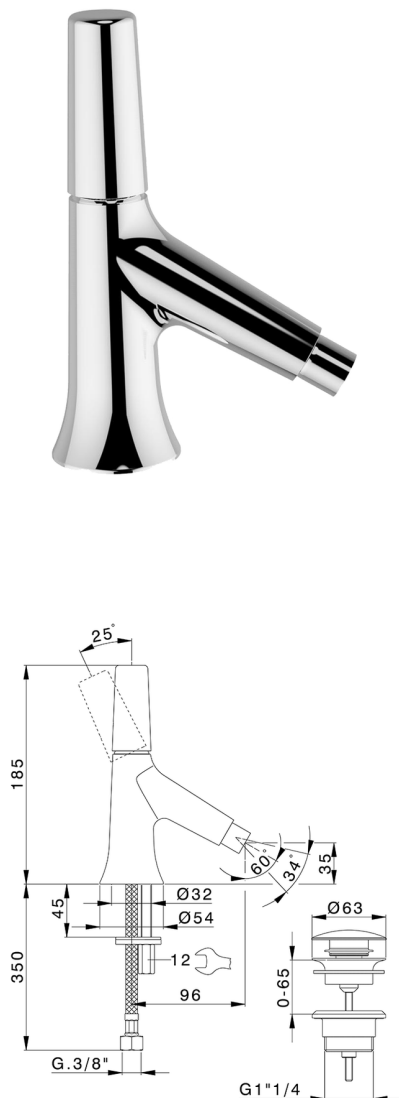

Single lever bidet mixer VITA_VI000554

MODEL **VI000554**

Single lever bidet mixer, with 1" 1/4 automatic pop-up waste, G.3/8" stainless steel flexible hoses

AVAILABLE FINISHINGS

-  **21** 21 Chrome
-  **2Q** 2Q Black Titanium
-  **40** 40 Matt Black
-  **4Q** 4Q Matt White

CHARACTERISTICS

Cartridge Spare Parts **ZZ9A708000**

25mm Joystick single-lever cartridge

Single lever bidet mixer VITA_VI000554

VI000554

<https://en.cisal.it/single-lever-bidet-mixer-vita-vi000554>

2026-04-24