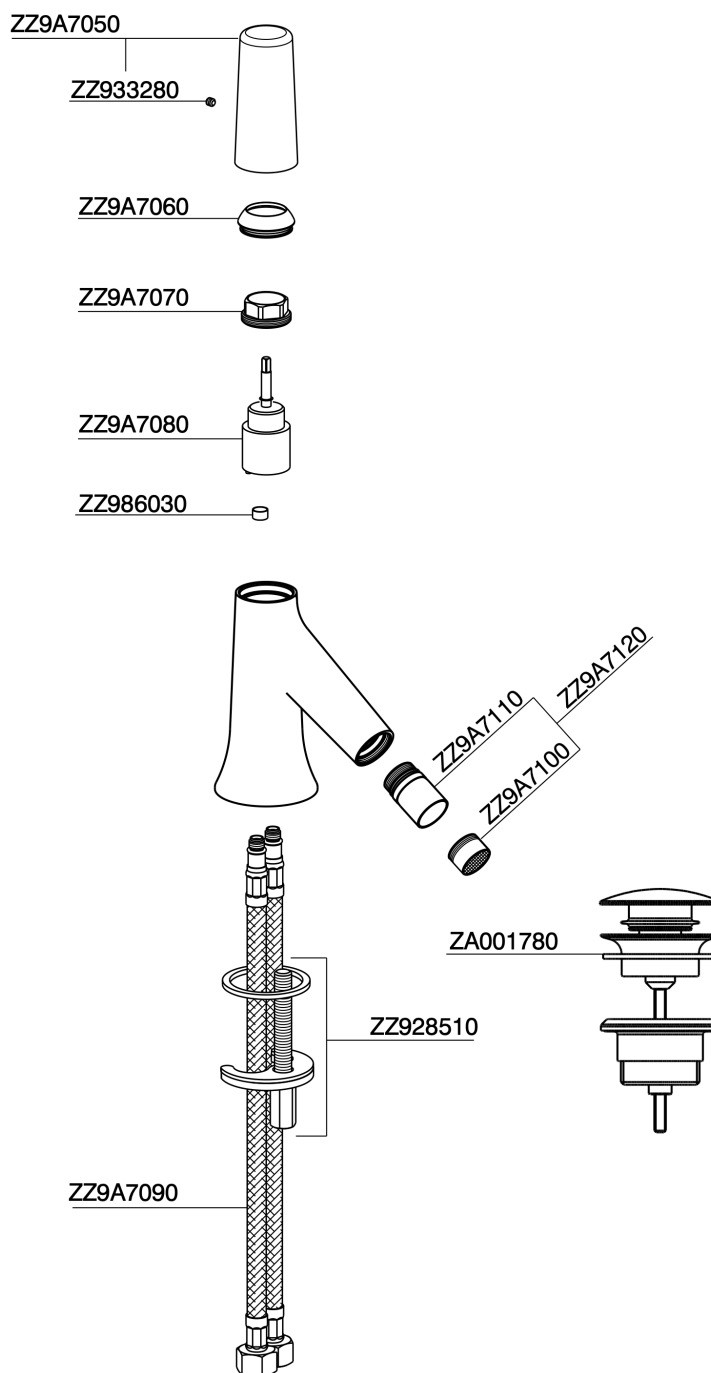

Single lever bidet mixer VITA_VI000554

MODEL **VI000554**

Single lever bidet mixer, with 1" 1/4 automatic pop-up waste, G.3/8" stainless steel flexible hoses

AVAILABLE FINISHINGS

-  **21** 21 Chrome
-  **2Q** 2Q Black Titanium
-  **40** 40 Matt Black
-  **4Q** 4Q Matt White

CHARACTERISTICS

Cartridge Spare Parts **ZZ9A708000**

25mm Joystick single-lever cartridge

Single lever bidet mixer VITA_VI000554

VI000554

<https://en.cisal.it/single-lever-bidet-mixer-vita-vi000554>

2026-04-24