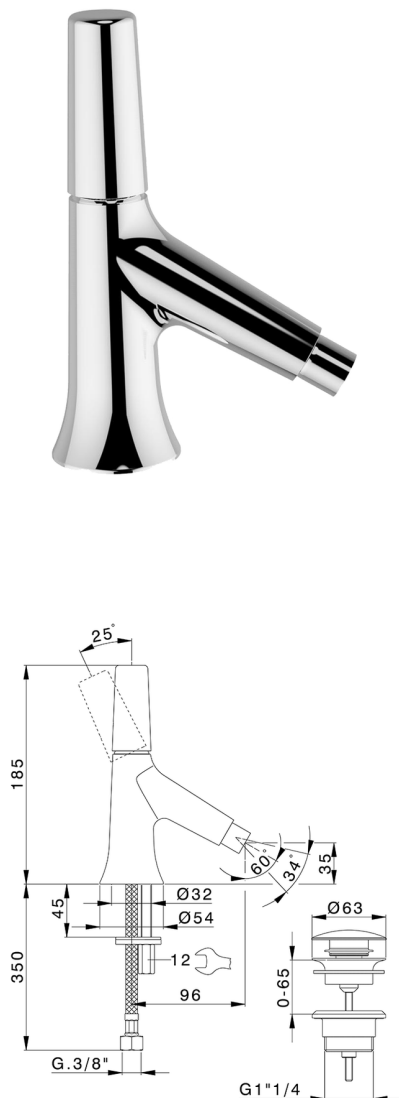

Single lever bidet mixer VITA_VI000554

MODEL **VI000554**

Single lever bidet mixer, with 1" 1/4 automatic pop-up waste, G.3/8" stainless steel flexible hoses

AVAILABLE FINISHINGS

-  **21** 21 Chrome
-  **2Q** 2Q Black Titanium
-  **40** 40 Matt Black
-  **4Q** 4Q Matt White

CHARACTERISTICS

Cartridge Spare Parts **ZZ9A708000**

25mm Joystick single-lever cartridge

Single lever bidet mixer VITA_VI000554

VI000554

<https://en.cisal.it/single-lever-bidet-mixer-vita-vi000554>

2026-06-13