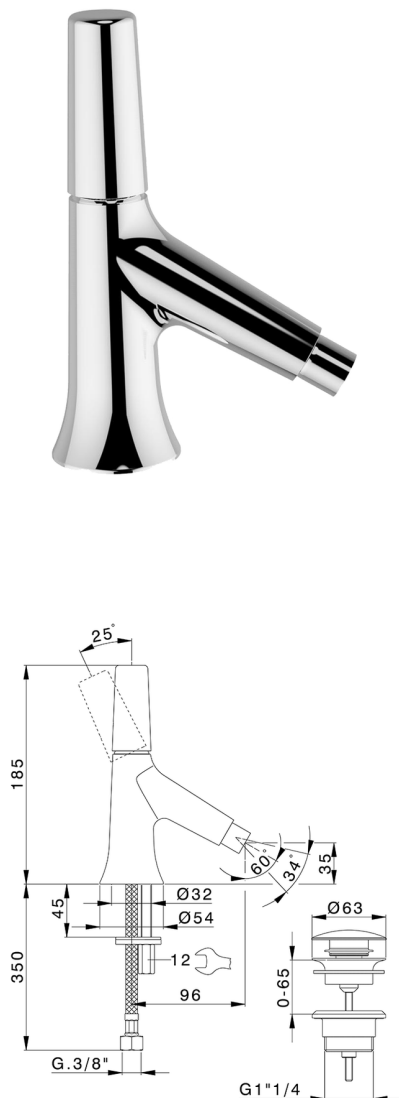

## Single lever bidet mixer VITA\_VI000554

MODEL **VI000554**

Single lever bidet mixer, with 1" 1/4 automatic pop-up waste, G.3/8" stainless steel flexible hoses

### AVAILABLE FINISHINGS

-  **21** 21 Chrome
-  **2Q** 2Q Black Titanium
-  **40** 40 Matt Black
-  **4Q** 4Q Matt White

### CHARACTERISTICS

Cartridge Spare Parts **ZZ9A708000**

**25mm Joystick single-lever cartridge**

## Single lever bidet mixer VITA\_VI000554

VI000554

<https://en.cisal.it/single-lever-bidet-mixer-vita-vi000554>

2026-04-04