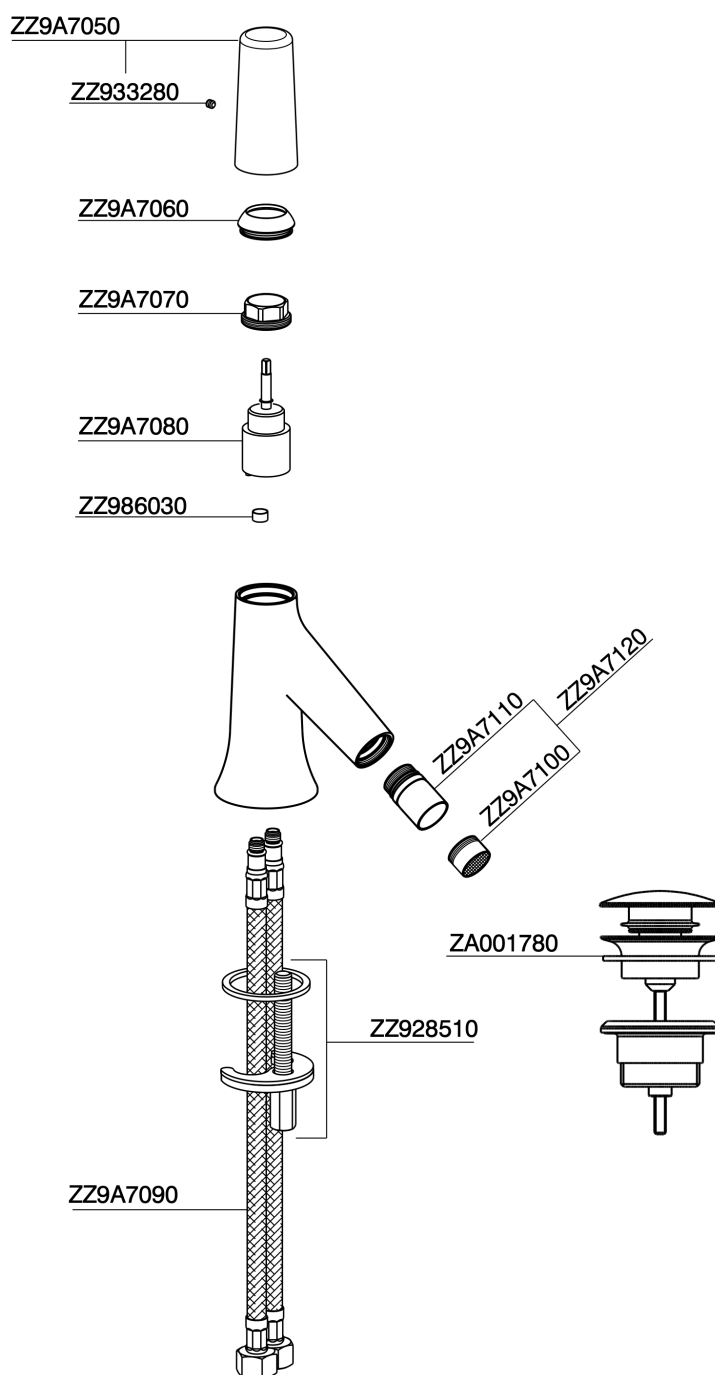

Single lever bidet mixer VITA_VI000554

VI000554

<https://en.cisal.it/single-lever-bidet-mixer-vita-vi000554>

2026-04-04