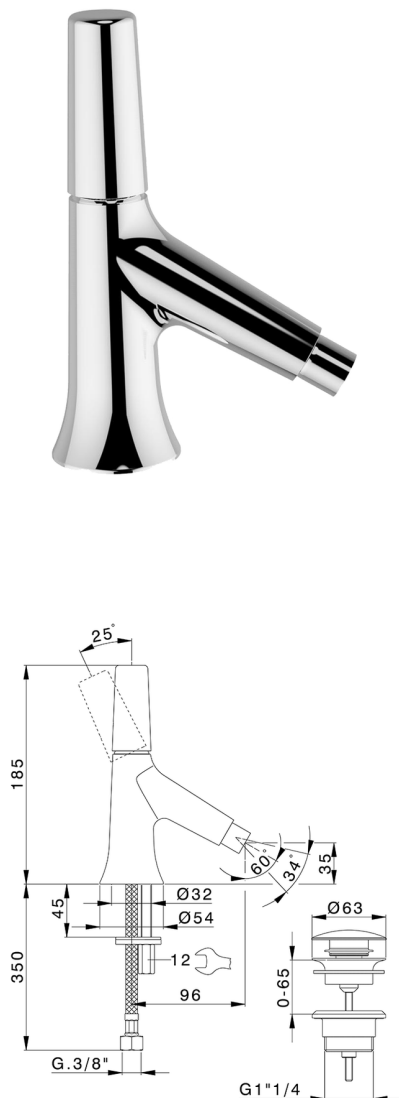

Single lever bidet mixer VITA_VI000554

MODEL **VI000554**

Single lever bidet mixer, with 1" 1/4 automatic pop-up waste, G.3/8" stainless steel flexible hoses

AVAILABLE FINISHINGS

-  **21** 21 Chrome
-  **2Q** 2Q Black Titanium
-  **40** 40 Matt Black
-  **4Q** 4Q Matt White

CHARACTERISTICS

Cartridge Spare Parts **ZZ9A708000**

25mm Joystick single-lever cartridge

Single lever bidet mixer VITA_VI000554

VI000554

<https://en.cisal.it/single-lever-bidet-mixer-vita-vi000554>

2026-06-09