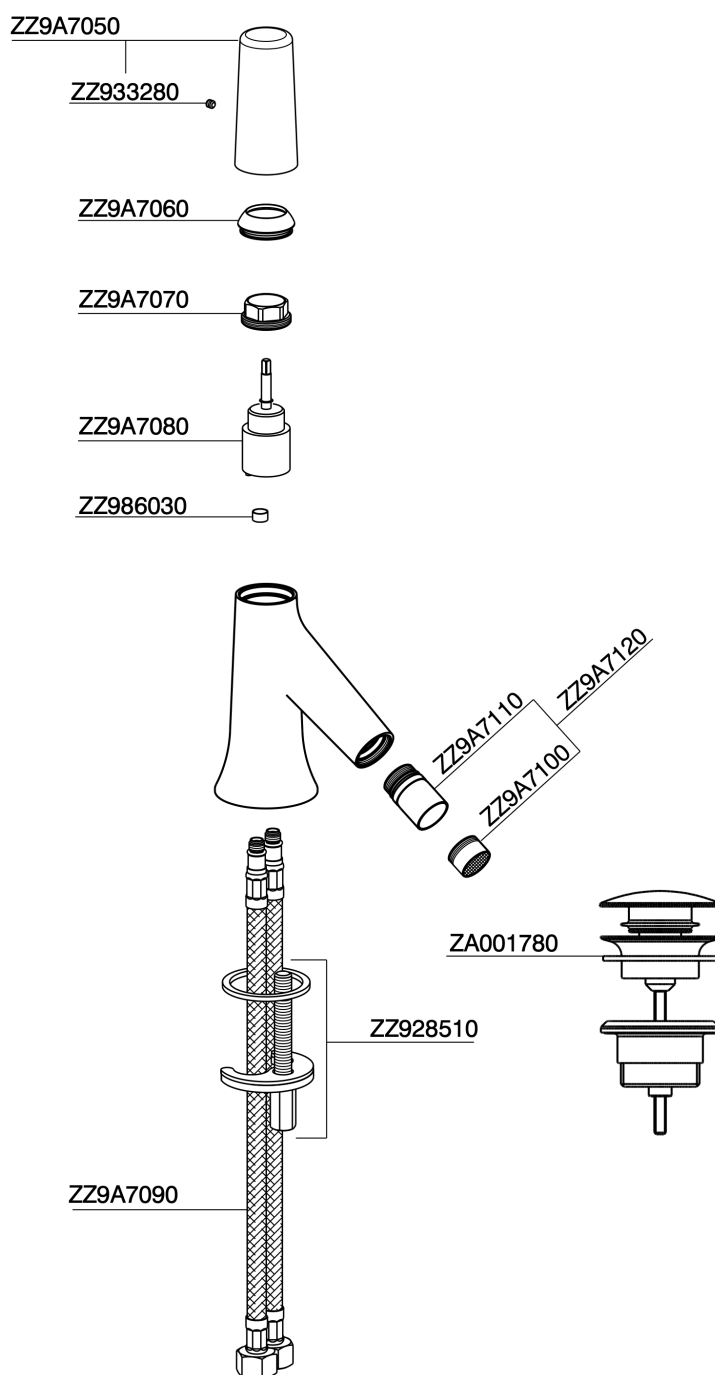

## Single lever bidet mixer VITA\_VI000554

MODEL **VI000554**

Single lever bidet mixer, with 1" 1/4 automatic pop-up waste, G.3/8" stainless steel flexible hoses

### CHARACTERISTICS

Cartridge Spare Parts **ZZ9A708000**

**25mm Joystick single-lever cartridge**

## Single lever bidet mixer VITA\_VI000554

VI000554

<https://en.cisal.it/single-lever-bidet-mixer-vita-vi000554>

2026-04-04