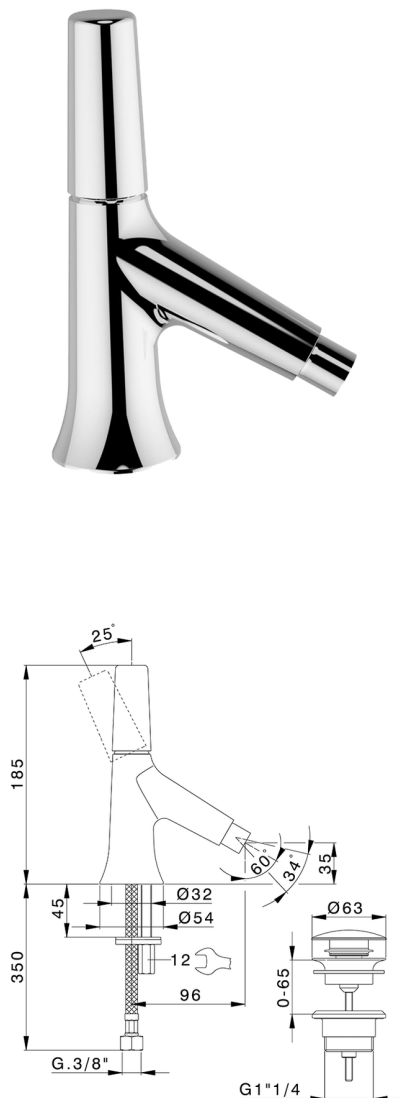

Single lever bidet mixer VITA_VI000554

MODEL **VI000554**

Single lever bidet mixer, with 1" 1/4 automatic pop-up waste, G.3/8" stainless steel flexible hoses

AVAILABLE FINISHINGS

-  **21** 21 Chrome
-  **2Q** 2Q Black Titanium
-  **40** 40 Matt Black
-  **4Q** 4Q Matt White

CHARACTERISTICS

Cartridge Spare Parts **ZZ9A708000**

25mm Joystick single-lever cartridge

Single lever bidet mixer VITA_VI000554

VI000554

<https://en.cisal.it/single-lever-bidet-mixer-vita-vi000554>

2026-06-13