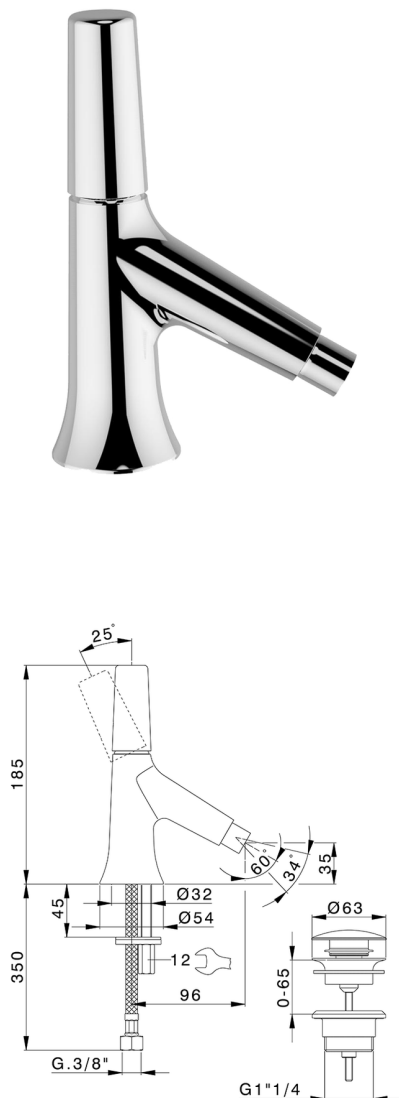

## Single lever bidet mixer VITA\_VI000554

MODEL **VI000554**

Single lever bidet mixer, with 1" 1/4 automatic pop-up waste, G.3/8" stainless steel flexible hoses

### AVAILABLE FINISHINGS

-  **21** 21 Chrome
-  **2Q** 2Q Black Titanium
-  **40** 40 Matt Black
-  **4Q** 4Q Matt White

### CHARACTERISTICS

Cartridge Spare Parts **ZZ9A708000**

**25mm Joystick single-lever cartridge**

## Single lever bidet mixer VITA\_VI000554

VI000554

<https://en.cisal.it/single-lever-bidet-mixer-vita-vi000554>

2026-04-06