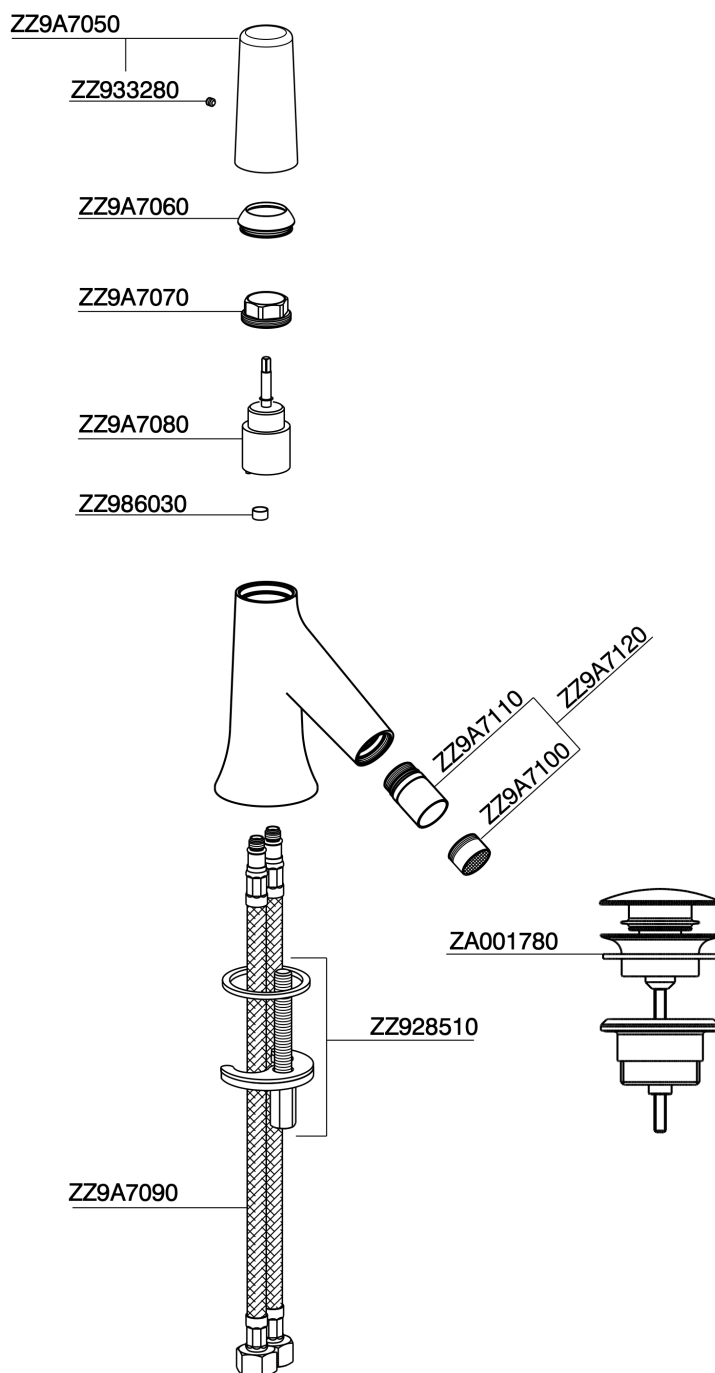

## Single lever bidet mixer VITA\_VI000554

MODEL **VI000554**

Single lever bidet mixer, with 1" 1/4 automatic pop-up waste, G.3/8" stainless steel flexible hoses

### CHARACTERISTICS

Cartridge Spare Parts **ZZ9A708000**

**25mm Joystick single-lever cartridge**

## Single lever bidet mixer VITA\_VI000554

VI000554

<https://en.cisal.it/single-lever-bidet-mixer-vita-vi000554>

2026-04-06