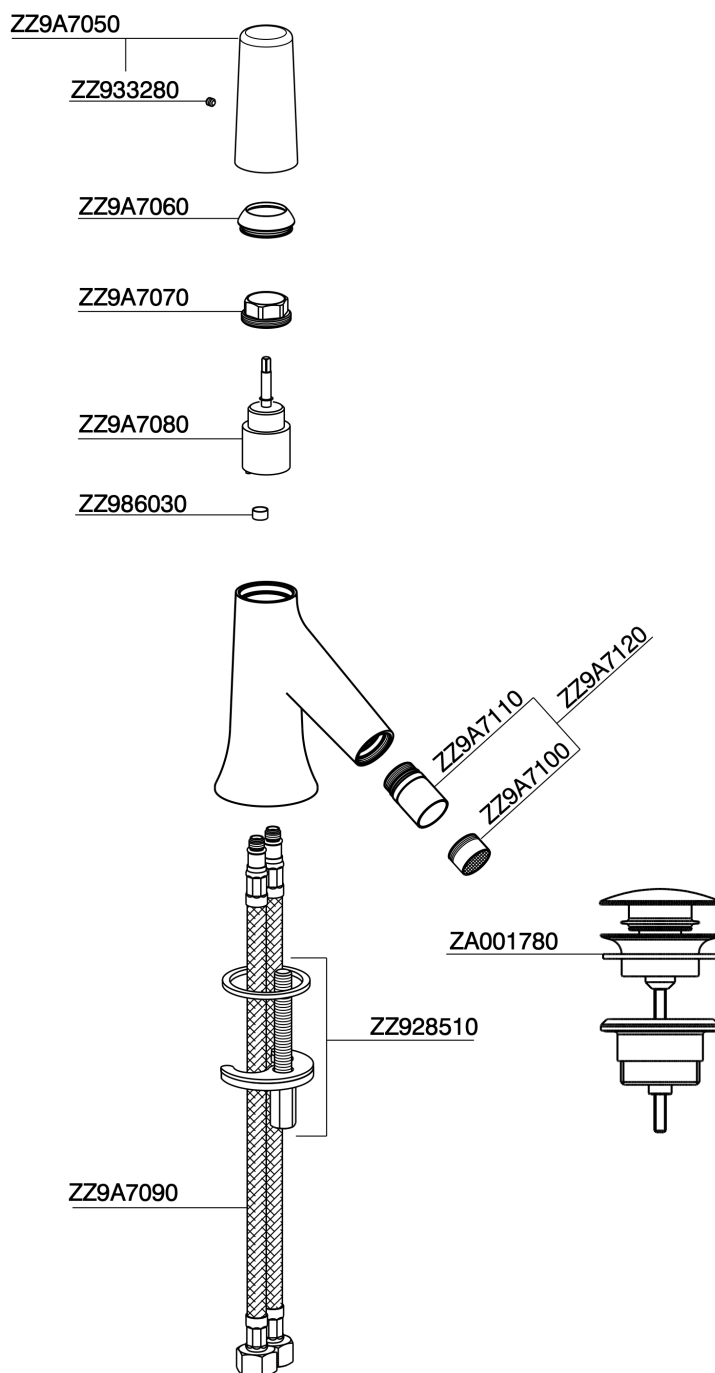

Single lever bidet mixer VITA_VI000554

MODEL **VI000554**

Single lever bidet mixer, with 1" 1/4 automatic pop-up waste, G.3/8" stainless steel flexible hoses

AVAILABLE FINISHINGS

-  **21** 21 Chrome
-  **2Q** 2Q Black Titanium
-  **40** 40 Matt Black
-  **4Q** 4Q Matt White

CHARACTERISTICS

Cartridge Spare Parts **ZZ9A708000**

25mm Joystick single-lever cartridge

Single lever bidet mixer VITA_VI000554

VI000554

<https://en.cisal.it/single-lever-bidet-mixer-vita-vi000554>

2026-06-13