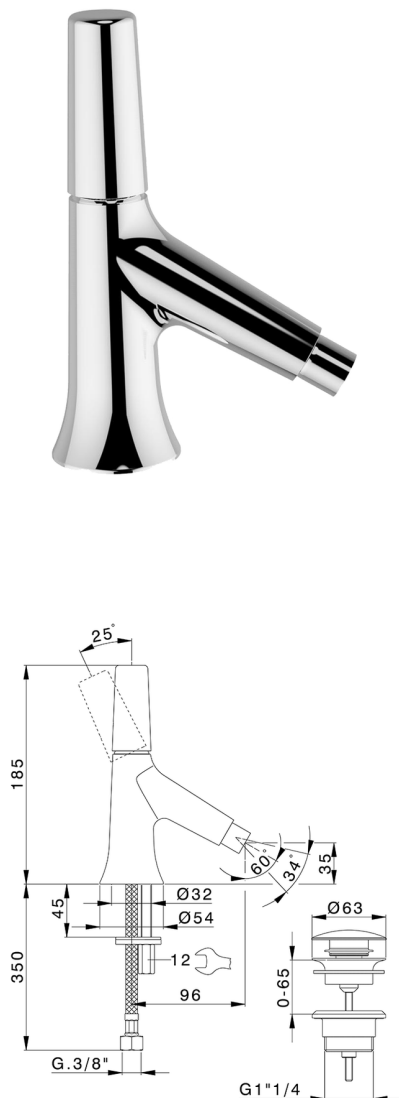

Single lever bidet mixer VITA_VI000554

MODEL **VI000554**

Single lever bidet mixer, with 1" 1/4 automatic pop-up waste, G.3/8" stainless steel flexible hoses

AVAILABLE FINISHINGS

-  **21** 21 Chrome
-  **2Q** 2Q Black Titanium
-  **40** 40 Matt Black
-  **4Q** 4Q Matt White

CHARACTERISTICS

Cartridge Spare Parts **ZZ9A708000**

25mm Joystick single-lever cartridge

Single lever bidet mixer VITA_VI000554

VI000554

<https://en.cisal.it/single-lever-bidet-mixer-vita-vi000554>

2026-05-15