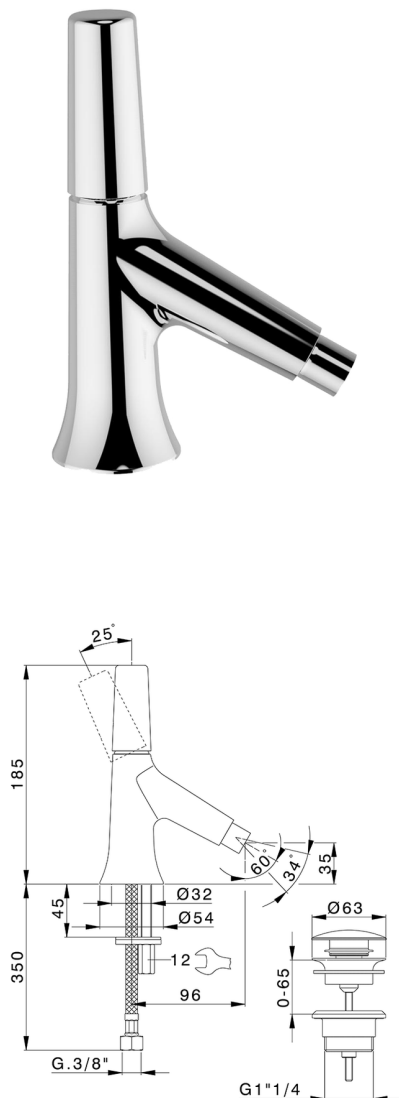

Single lever bidet mixer VITA_VI000554

MODEL **VI000554**

Single lever bidet mixer, with 1" 1/4 automatic pop-up waste, G.3/8" stainless steel flexible hoses

AVAILABLE FINISHINGS

-  **21** 21 Chrome
-  **2Q** 2Q Black Titanium
-  **40** 40 Matt Black
-  **4Q** 4Q Matt White

CHARACTERISTICS

Cartridge Spare Parts **ZZ9A708000**

25mm Joystick single-lever cartridge

Single lever bidet mixer VITA_VI000554

VI000554

<https://en.cisal.it/single-lever-bidet-mixer-vita-vi000554>

2026-06-05