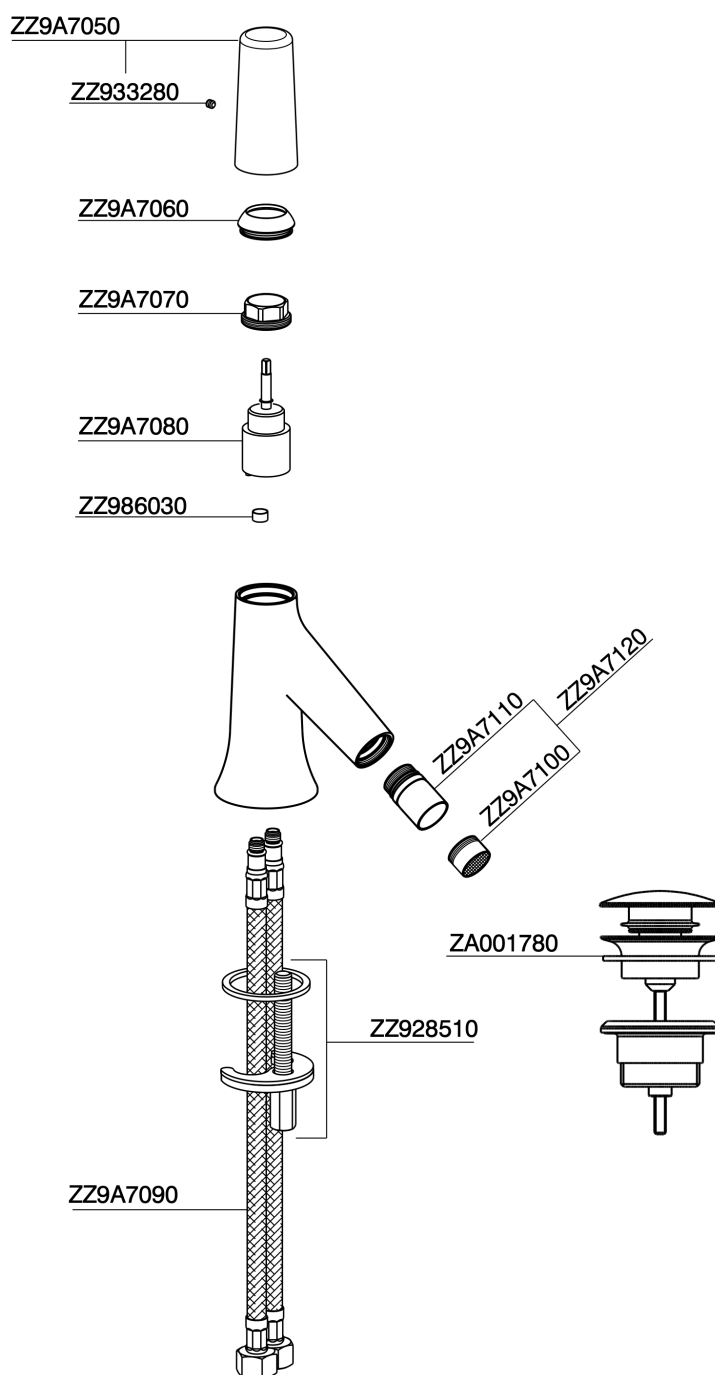

Single lever bidet mixer VITA_VI000554

MODEL **VI000554**

Single lever bidet mixer, with 1" 1/4 automatic pop-up waste, G.3/8" stainless steel flexible hoses

AVAILABLE FINISHINGS

-  **21** 21 Chrome
-  **2Q** 2Q Black Titanium
-  **40** 40 Matt Black
-  **4Q** 4Q Matt White

CHARACTERISTICS

Cartridge Spare Parts **ZZ9A708000**

25mm Joystick single-lever cartridge

Single lever bidet mixer VITA_VI000554

VI000554

<https://en.cisal.it/single-lever-bidet-mixer-vita-vi000554>

2026-06-05