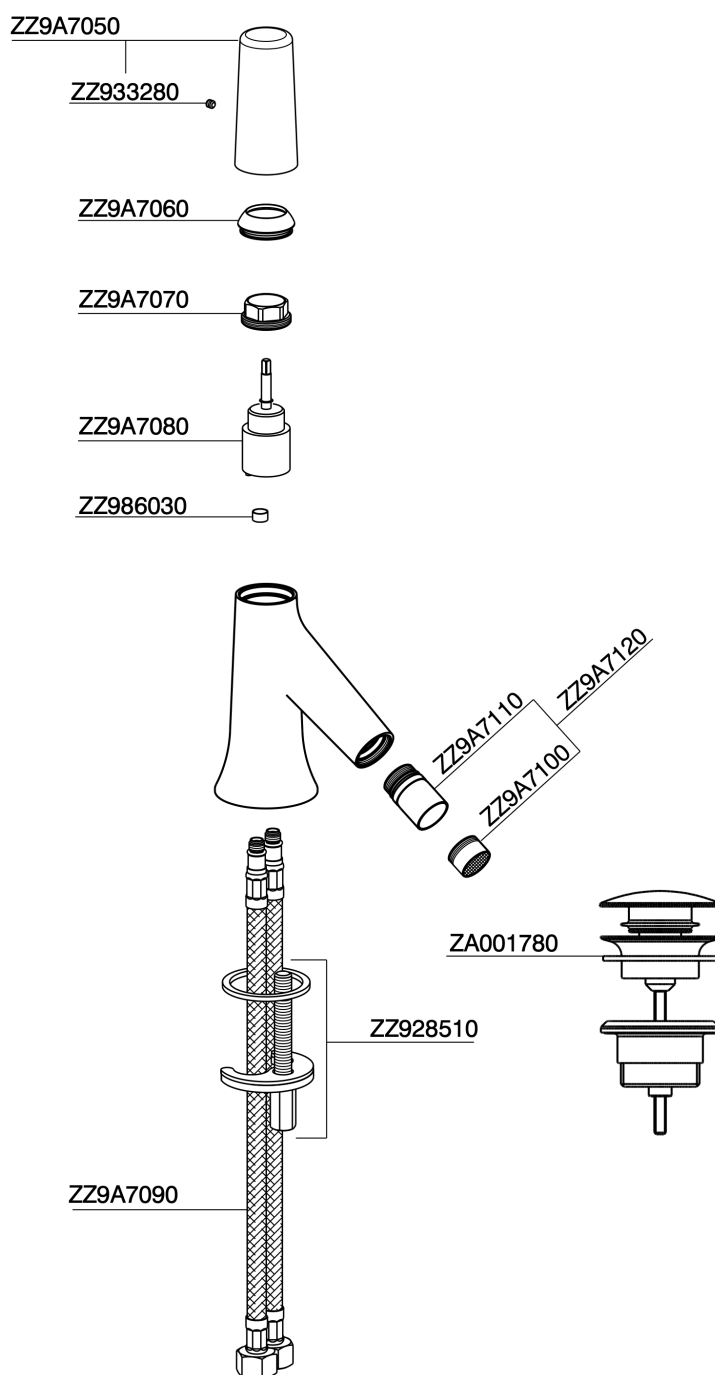

Single lever bidet mixer VITA_VI000554

MODEL **VI000554**

Single lever bidet mixer, with 1" 1/4 automatic pop-up waste, G.3/8" stainless steel flexible hoses

AVAILABLE FINISHINGS

-  **21** 21 Chrome
-  **2Q** 2Q Black Titanium
-  **40** 40 Matt Black
-  **4Q** 4Q Matt White

CHARACTERISTICS

Cartridge Spare Parts **ZZ9A708000**

25mm Joystick single-lever cartridge

Single lever bidet mixer VITA_VI000554

VI000554

<https://en.cisal.it/single-lever-bidet-mixer-vita-vi000554>

2026-05-15