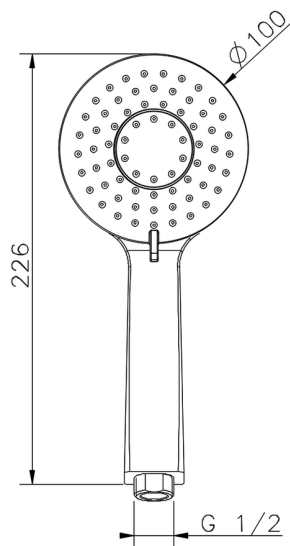

Lodge handshower SHOWER_DS014380

MODEL **DS014380**

Lodge handshower, 3 sprays D.100 mm ABS

AVAILABLE FINISHINGS

- **21** 21 Chrome
- **2B** 2B Polished Nickel
- **2F** 2F Brushed Nickel
- **40** 40 Matt Black

CHARACTERISTICS

2026-07-03