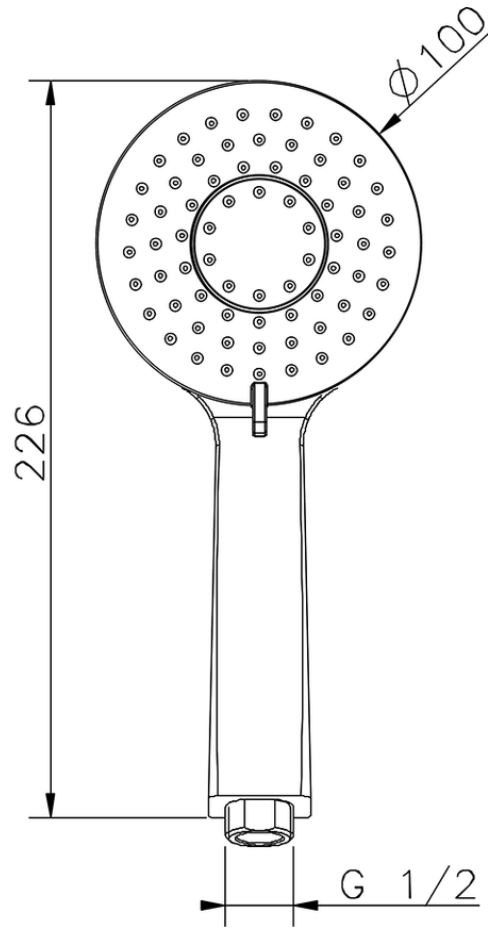

Lodge handshower SHOWER_DS014380

DS014380

<https://en.cisal.it/lodge-handshower-shower-ds014380>

2026-04-26