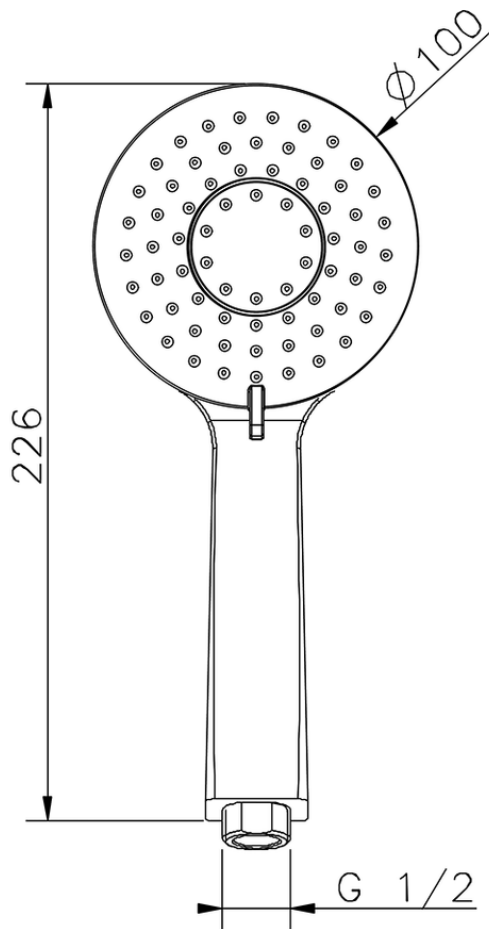

Lodge handshower SHOWER_DS014380

DS014380

<https://en.cisal.it/lodge-handshower-shower-ds014380>

2026-07-03