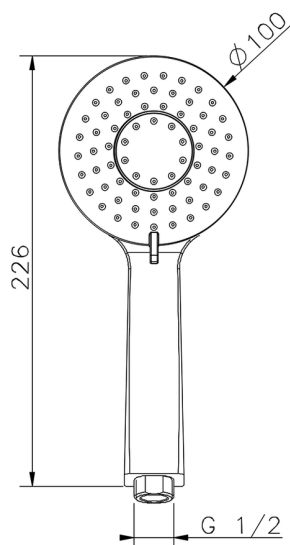

Lodge handshower SHOWER_DS014380

MODEL **DS014380**

Lodge handshower, 3 sprays D.100 mm ABS

AVAILABLE FINISHINGS

- **21** 21 Chrome
- **2B** 2B Polished Nickel
- **2F** 2F Brushed Nickel
- **40** 40 Matt Black

CHARACTERISTICS

2026-04-26