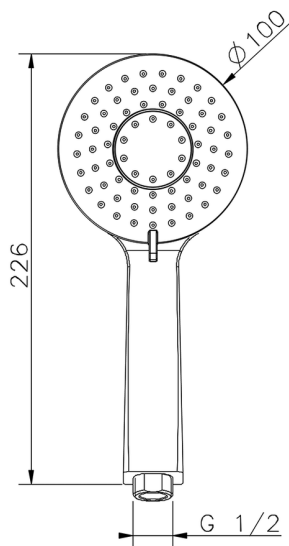

Lodge handshower SHOWER_DS014380

MODEL **DS014380**

Lodge handshower, 3 sprays D.100 mm ABS

AVAILABLE FINISHINGS

-  **21** 21 Chrome
-  **2B** 2B Polished Nickel
-  **2F** 2F Brushed Nickel
-  **40** 40 Matt Black