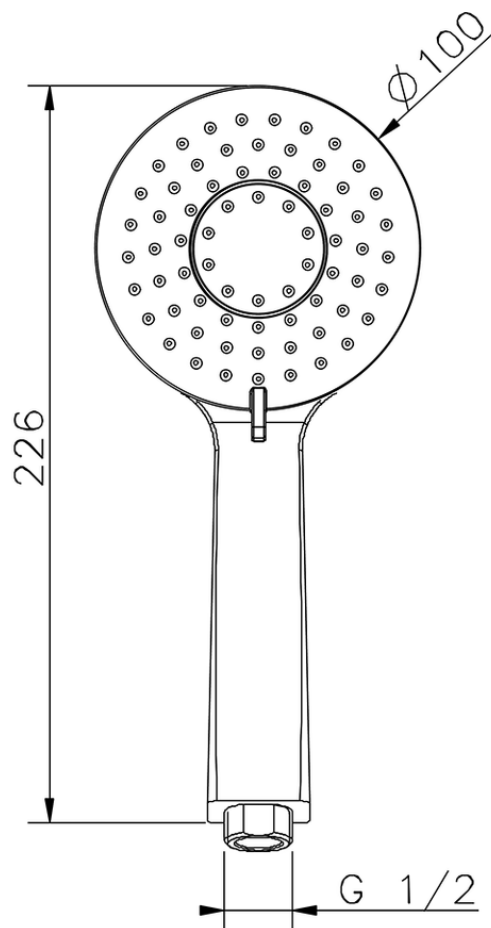

Lodge handshower SHOWER_DS014380

DS014380

<https://en.cisal.it/lodge-handshower-shower-ds014380>

2026-05-17