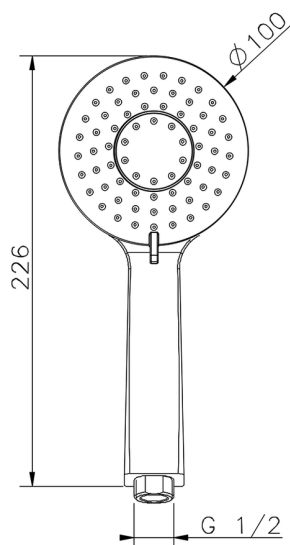

Lodge handshower SHOWER_DS014380

MODEL **DS014380**

Lodge handshower, 3 sprays D.100 mm ABS

AVAILABLE FINISHINGS

-  **21** 21 Chrome
-  **2B** 2B Polished Nickel
-  **2F** 2F Brushed Nickel
-  **40** 40 Matt Black